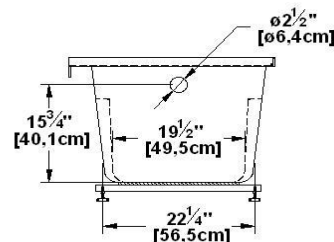

Sublime 6030 (right hand drain)

Product code : **SU6030R**

Draft revision : **20170320140000**

External dimensions : **60" x 30" x 22" [152,4 cm x 76,2 cm x 55,9 cm]**

Series : **deck mount**

Seats : **1**

Remarks	
*all measures have a precision of ± 1/4" (0,63cm)	
*internal dimensions taken at 4" (10cm) from bath bottom	
*capacity is measured by filling the soaker to 1-1/2" under the overflow	

WARNING : If this bath is multiple ordered nested, its height will be about 1-1/2" (1 inch and a half) lower and will not have adjustable feet.

Sublime 6030 (left hand drain)

Product code : **SU6030L**

Draft revision : **20170320140000**

External dimensions : **60" x 30" x 22" [152,4 cm x 76,2 cm x 55,9 cm]**

Series : **deck mount**

Seats : **1**

Low-back support : **yes**

Remarks	
*all measures have a precision of $\pm 1/4"$ (0,63cm)	
*internal dimensions taken at 4" (10cm) from bath bottom	
*capacity is measured by filling the soaker to 1-1/2" under the overflow	

WARNING : If this bath is multiple ordered nested, its height will be about 1-1/2" (1 inch and a half) lower and will not have adjustable feet.