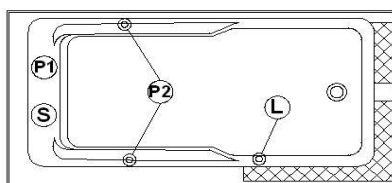

Sublime 6030 (right hand drain)

Product code : **SU6030R**

Draft revision : **20170320140000**

External dimensions : **60" x 30" x 22" [152,4 cm x 76,2 cm x 55,9 cm]**

Series : **deck mount**

Seats : **1**

lumbar support : **yes**

Arm rests : **yes**

Low-profile available : **no**

Draft and specs

Specifications	
Capacity :	45 IMP Gal. / 58,7 US Gal. / 204,6 liters
AeroMassage™ :	40 Easy Clean™ air jets
Super AeroMassage™ :	AeroMassage™ + 12 Easy Clean™ air jets
Dynamic Turbo™ :	4 Confort Pulse jets / 4 Confort Swirl jets
Comfort Air™ :	40 Easy Clean™ air jets
Characteristics :	Integrated tile flanges on 3 sides

Remarks	
*all measures have a precision of ± 1/4" (0,63cm)	
*internal dimensions taken at 4" (10cm) from bath bottom	
*capacity is measured by filling the soaker to 1-1/2" under the overflow	

WARNING : If this bath is multiple ordered nested, its height will be about 1-1/2" (1 inch and a half) lower and will not have adjustable feet.

Options and installation

accessories and decorative lines positions are approximative

Additional(s) note(s) :

Integrated acrylic tile flanges. If system, delivered with keypad not installed.

Legend			
(S)	Blower	(L)	Chromotherapy light
(P1)	Pump	(P2)	Grab bar
(C)	Keypad		
Recommended faucets drilling location*			
Deck cut-out line			