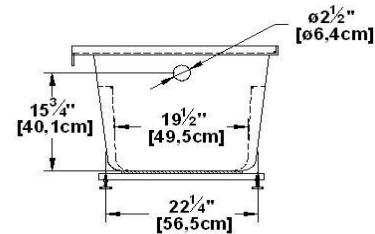

Remarks	
*all measures have a precision of ± 1/4" (0,63cm)	
*internal dimensions taken at 4" (10cm) from bath bottom	
*capacity is measured by filling the soaker to 1-1/2" under the overflow	

WARNING : If this bath is multiple ordered nested, its height will be about 1-1/2" (1 inch and a half) lower and will not have adjustable feet.

Sublime 6030 (left hand drain)

Product code : **SU6030L**

Draft revision : **20170320140000**

External dimensions : **60" x 30" x 22" [152,4 cm x 76,2 cm x 55,9 cm]**

Series : **deck mount**

Seats : **1**

Low-back support : **yes**

Arm rests : **yes**

Low-profile available : **no**

Draft and specs

Specifications	
Capacity :	45 IMP Gal. / 58,7 US Gal. / 204,6 liters
AeroMassage™ :	40 Easy Clean™ air jets
Super AeroMassage™ :	AeroMassage™ + 12 Easy Clean™ air jets
Dynamic Turbo™ :	4 Confort Pulse jets / 4 Confort Swirl jets
Comfort Air™ :	40 Easy Clean™ air jets
Characteristics :	Integrated tile flanges on 3 sides

Remarks	
*all measures have a precision of $\pm 1/4"$ (0,63cm)	
*internal dimensions taken at 4" (10cm) from bath bottom	
*capacity is measured by filling the soaker to 1-1/2" under the overflow	

WARNING : If this bath is multiple ordered nested, its height will be about 1-1/2" (1 inch and a half) lower and will not have adjustable feet.