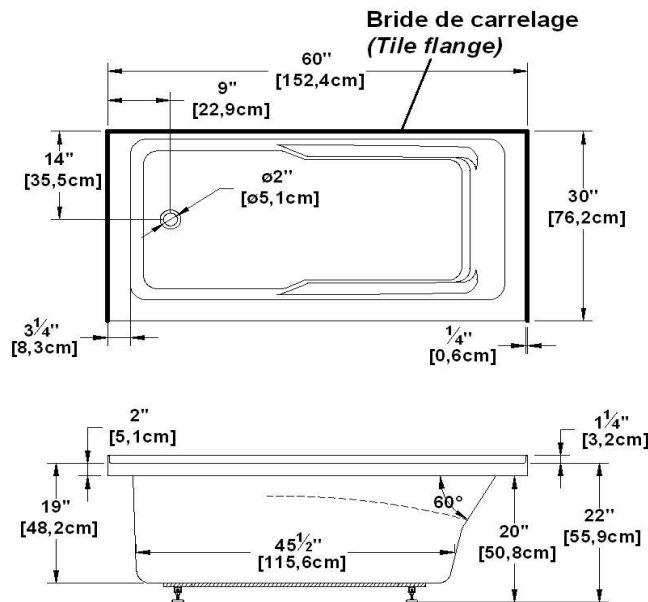

Sublime 6030 (left hand drain)

Product code : **SU6030L**

Draft revision : **20170320140000**

External dimensions : **60" x 30" x 22" [152,4 cm x 76,2 cm x 55,9 cm]**

Series : **deck mount**

Seats : **1**

Low-back support : **yes**

Arm rests : **yes**

Low-profile available : **no**

Draft and specs