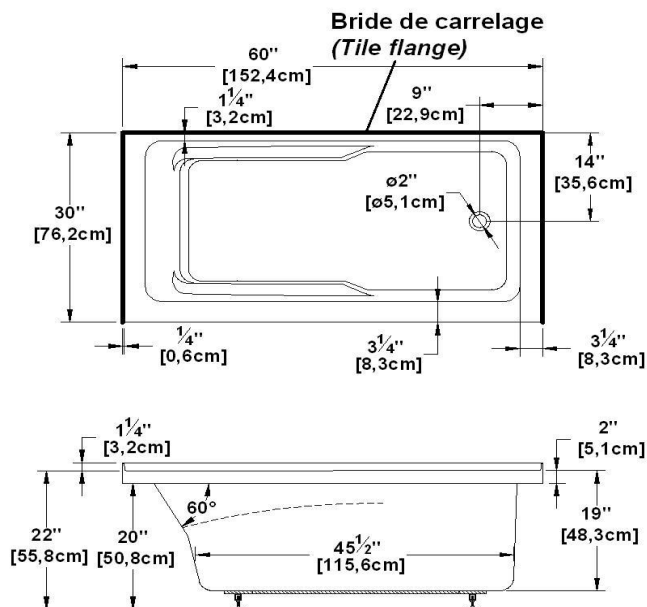

Sublime 6030 (right hand drain)

Product code : **SU6030R**

Draft revision : **20170320140000**

External dimensions : **60" x 30" x 22" [152,4 cm x 76,2 cm x 55,9 cm]**

Series : **deck mount**

Seats : **1**

lumbar support : **yes**

Arm rests : **yes**

Low-profile available : **no**

Draft and specs

Specifications	
Capacity :	45 IMP Gal. / 58,7 US Gal. / 204,6 liters
AeroMassage™ :	40 Easy Clean™ air jets
Super AeroMassage™ :	AeroMassage™ + 12 Easy Clean™ air jets
Dynamic Turbo™ :	4 Confort Pulse jets / 4 Confort Swirl jets
Comfort Air™ :	40 Easy Clean™ air jets
Characteristics :	Integrated tile flanges on 3 sides

Remarks	
*all measures have a precision of ± 1/4" (0,63cm)	
*internal dimensions taken at 4" (10cm) from bath bottom	
*capacity is measured by filling the soaker to 1-1/2" under the overflow