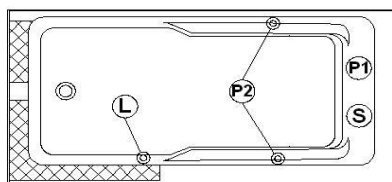

Options and installation

accessories and decorative lines positions are approximative

Additional(s) note(s) :

Integrated acrylic tile flanges. If system, delivered with keypad not installed.

Legend			
(S)	Blower	(L)	Chromotherapy light
(P1)	Pump	(P2)	Grab bar
(C)	Keypad		
(X)	Recommended faucets drilling location*		
Deck cut-out line			-----

Available models	
Model	Availability
Soaker alone	✓
Comfort Air™	✓
AeroMassage™	✓
Super AeroMassage™	✓
Dynamic Turbo™ (not available in the U.S.)	✓
Dynamic Turbo™ + AeroMassage™	✓
Dynamic Turbo™ + Super AeroMassage™	✓

Available recommended options	
Front skirt :	JA60
Recommended drain :	WOCO14 (chrome finish)
Tile flanges :	integrated
Remote control** :	available
**Floating	

*It is possible to install the faucets elsewhere on the product. The installer must verify that there are no piping or wires before drilling.

IMPORTANT NOTE : Specifications, dimensions and models are subject to change.

Visit our website <http://www.oceania-attitude.com> to access up-to-date dimensions and informations. In all cases, information on the website is the most up-to-date.

Dimensions may vary slightly. To ensure proper fit, measurements must be taken on the product directly.

Head office

591, avenue des Entreprises
Thetford Mines, Quebec
CANADA G6H 4B2

Phone numbers

No-charge : 1-877-332-4224
Fax : 1-866-460-4334

Internet

Web : <http://www.oceania-attitude.com>
Email : info@oceaniabaths.com