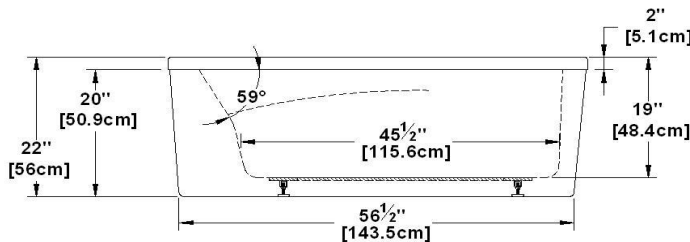

Sublime 60 Freestanding

Product code : **SU6032FS**

Draft revision : **20170320140000**

External dimensions : **60" x 32" x 22"** [152,4 cm x 81,3 cm x 55,9 cm]

Series : **freestand**

Seats : **1**

Lumbar support : **yes**

Arm rests : **yes**

Low-profile available : **no**

Also available in DECKMOUNT

Draft and specs

Specifications	
Capacity :	45 IMP Gal. / 58,7 US Gal. / 204,6 liters
AeroMassage™ :	40 Easy Clean™ air jets
Super AeroMassage™ :	AeroMassage™ + 12 Easy Clean™ air jets
Dynamic Turbo™ :	unavailable
Comfort Air™ :	unavailable
Characteristics :	n/a

Remarks
*all measures have a precision of ± 1/4" (0,63cm)
*internal dimensions taken at 4" (10cm) from bath bottom
*capacity is measured by filling the soaker to 1-1/2" under the overflow

Options and installation