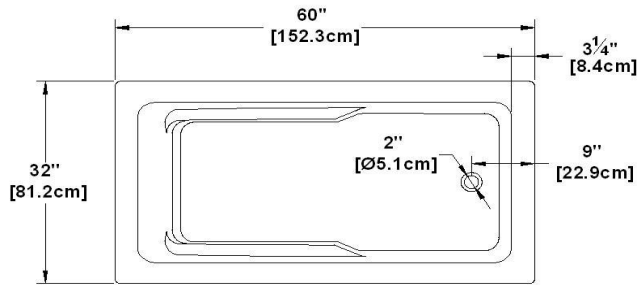

Sublime 60 Freestanding

Product code : **SU6032FS**

Draft revision : **20170320140000**

External dimensions : **60" x 32" x 22"** [152,4 cm x 81,3 cm x 55,9 cm]

Series : **freestand**

Seats : **1**

Lumbar support : **yes**

Arm rests : **yes**

Low-profile available : **no**

Also available in DECKMOUNT

Draft and specs

Specifications	
Capacity :	45 IMP Gal. / 58,7 US Gal. / 204,6 liters
AeroMassage™ :	40 Easy Clean™ air jets
Super AeroMassage™ :	AeroMassage™ + 12 Easy Clean™ air jets
Dynamic Turbo™ :	unavailable
Comfort Air™ :	unavailable
Characteristics :	n/a

Remarks
*all measures have a precision of ± 1/4" (0,63cm)
*internal dimensions taken at 4" (10cm) from bath bottom
*capacity is measured by filling the soaker to 1-1/2" under the overflow

Options and installation