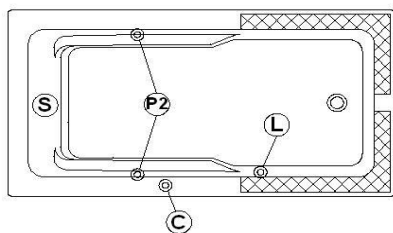

Arm rests : **yes**

Low-profile available : **no**

Also available in DECKMOUNT

Draft and specs

Specifications	
Capacity :	45 IMP Gal. / 58,7 US Gal. / 204,6 liters
AeroMassage™ :	40 Easy Clean™ air jets
Super AeroMassage™ :	AeroMassage™ + 12 Easy Clean™ air jets
Dynamic Turbo™ :	unavailable
Comfort Air™ :	unavailable
Characteristics :	n/a

Remarks
*all measures have a precision of ± 1/4" (0,63cm)
*internal dimensions taken at 4" (10cm) from bath bottom
*capacity is measured by filling the soaker to 1-1/2" under the overflow

Options and installation