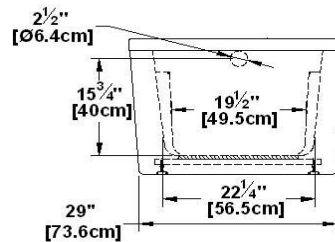

Sublime 60 Freestanding

Product code : **SU6032FS**

Draft revision : **20170320140000**

External dimensions : **60" x 32" x 22"** [152,4 cm x 81,3 cm x 55,9 cm]

Series : **freestand**

Seats : **1**

Lumbar support : **yes**

Arm rests : **yes**

Low-profile available : **no**

Also available in DECKMOUNT

Draft and specs

Specifications	
Capacity :	45 IMP Gal. / 58,7 US Gal. / 204,6 liters
AeroMassage™ :	40 Easy Clean™ air jets
Super AeroMassage™ :	AeroMassage™ + 12 Easy Clean™ air jets
Dynamic Turbo™ :	unavailable
Comfort Air™ :	unavailable
Characteristics :	n/a

Remarks
*all measures have a precision of ± 1/4" (0,63cm)
*internal dimensions taken at 4" (10cm) from bath bottom
*capacity is measured by filling the soaker to 1-1/2" under the overflow

Options and installation