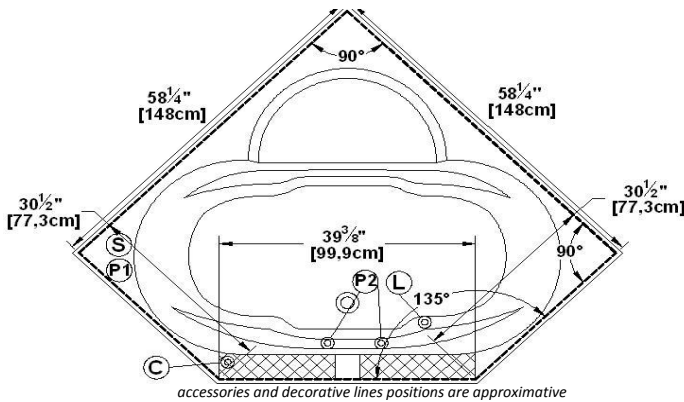

Stephanie

Product code : **ST60**

Draft revision : **20170320140000**

External dimensions : **60" x 60" x 22" [152,4 cm x 152,4 cm x 55,9 cm]**

Series : **corner**

Seats : **2**

Lumbar support : **no**

Arm rests : **yes**

Low-profile available : **no**

Draft and specs

Specifications	
Capacity :	71 IMP Gal. / 92,6 US Gal. / 322,8 liters
AeroMassage™ :	52 Easy Clean™ air jets
Super AeroMassage™ :	AeroMassage™ + 12 Easy Clean™ air jets
Dynamic Turbo™ :	4 Confort Pulse jets / 4 Confort Swirl jets
Comfort Air™ :	52 Easy Clean™ air jets
Characteristics :	n/a

Remarks	
*all measures have a precision of ± 1/4" (0,63cm)	
*internal dimensions taken at 4" (10cm) from bath bottom	
*capacity is measured by filling the soaker to 1-1/2" under the overflow	

Options and installation