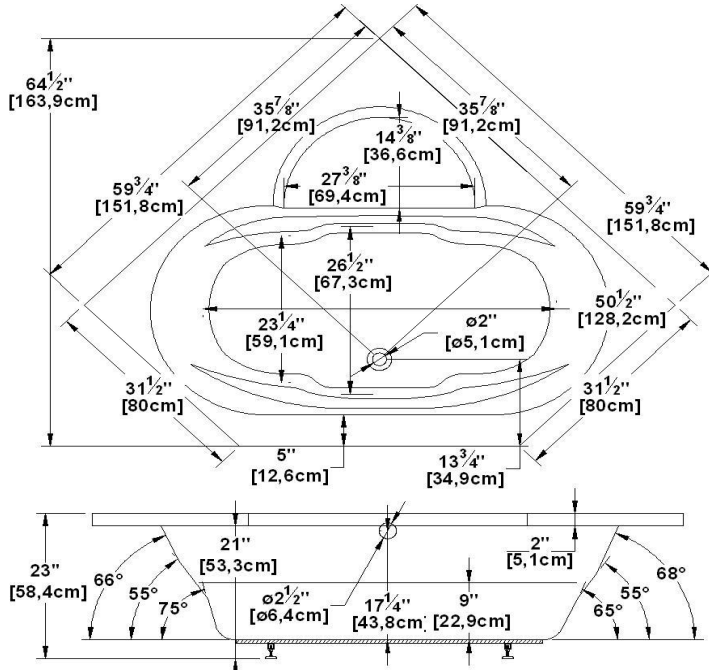

Stephanie

Product code : **ST60**

Draft revision : **20170320140000**

External dimensions : **60" x 60" x 22" [152,4 cm x 152,4 cm x 55,9 cm]**

Series : **corner**

Seats : **2**

Lumbar support : **no**

Arm rests : **yes**

Low-profile available : **no**

Draft and specs

Specifications	
Capacity :	71 IMP Gal. / 92,6 US Gal. / 322,8 liters
AeroMassage™ :	52 Easy Clean™ air jets
Super AeroMassage™ :	AeroMassage™ + 12 Easy Clean™ air jets
Dynamic Turbo™ :	4 Confort Pulse jets / 4 Confort Swirl jets
Comfort Air™ :	52 Easy Clean™ air jets
Characteristics :	n/a

Remarks	
*all measures have a precision of ± 1/4" (0,63cm)	
*internal dimensions taken at 4" (10cm) from bath bottom	
*capacity is measured by filling the soaker to 1-1/2" under the overflow	

Options and installation