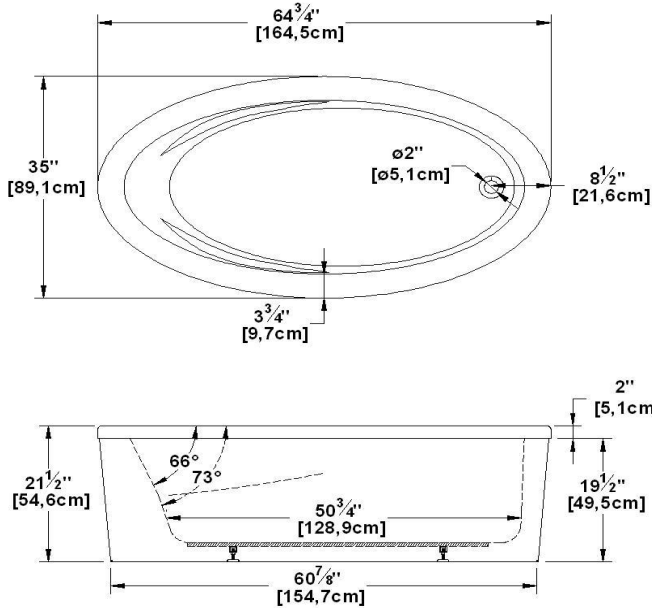

Rose 65 Freestanding

Product code : **RO65FS**

Draft revision : **20170320140000**

External dimensions : **65" x 35" x 21"** [165,1 cm x 88,9 cm x 53,3 cm]

Series : **freestand**

Seats : **1**

lumbar support : **no**

Arm rests : **yes**

Low-profile available : **no**

Also available in DECKMOUNT

Draft and specs

Specifications	
Capacity :	45 IMP Gal. / 58,7 US Gal. / 204,6 liters
AeroMassage™ :	39 Easy Clean™ air jets
Super AeroMassage™ :	AeroMassage™ + 12 Easy Clean™ air jets
Dynamic Turbo™ :	unavailable
Comfort Air™ :	unavailable
Characteristics :	n/a

Remarks
*all measures have a precision of ± 1/4" (0,63cm)
*internal dimensions taken at 4" (10cm) from bath bottom
*capacity is measured by filling the soaker to 1-1/2" under the overflow

Options and installation