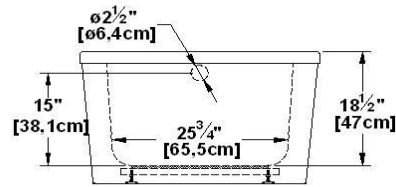

Rose 65 Freestanding

Product code : **RO65FS**

Draft revision : **20170320140000**

External dimensions : **65" x 35" x 21"** [165,1 cm x 88,9 cm x 53,3 cm]

Series : **freestand**

Seats : **1**

lumbar support : **no**

Arm rests : **yes**

Low-profile available : **no**

Also available in DECKMOUNT

Draft and specs

Specifications	
Capacity :	45 IMP Gal. / 58,7 US Gal. / 204,6 liters
AeroMassage™ :	39 Easy Clean™ air jets
Super AeroMassage™ :	AeroMassage™ + 12 Easy Clean™ air jets
Dynamic Turbo™ :	unavailable
Comfort Air™ :	unavailable
Characteristics :	n/a

Remarks
*all measures have a precision of ± 1/4" (0,63cm)
*internal dimensions taken at 4" (10cm) from bath bottom
*capacity is measured by filling the soaker to 1-1/2" under the overflow

Options and installation