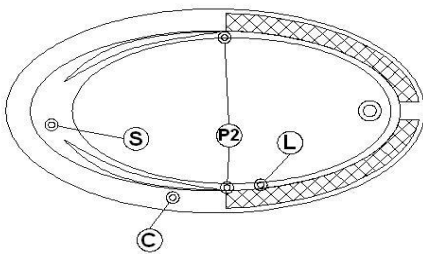

Rose 65 Freestanding

Product code : **RO65FS**

Draft revision : **20170320140000**

External dimensions : **65" x 35" x 21"** [165,1 cm x 88,9 cm x 53,3 cm]

Series : **freestand**

Seats : **1**

lumbar support : **no**

Arm rests : **yes**

Low-profile available : **no**

Also available in DECKMOUNT

Draft and specs

Specifications	
Capacity :	45 IMP Gal. / 58,7 US Gal. / 204,6 liters
AeroMassage™ :	39 Easy Clean™ air jets
Super AeroMassage™ :	AeroMassage™ + 12 Easy Clean™ air jets
Dynamic Turbo™ :	unavailable
Comfort Air™ :	unavailable
Characteristics :	n/a

Remarks
*all measures have a precision of ± 1/4" (0,63cm)
*internal dimensions taken at 4" (10cm) from bath bottom
*capacity is measured by filling the soaker to 1-1/2" under the overflow

Options and installation