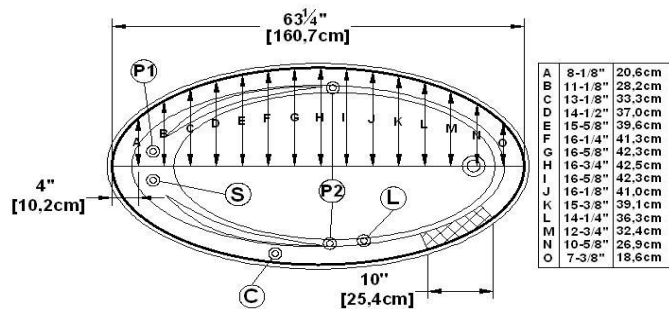

Rose 65

Product code : **RO65**

Draft revision : **20170320140000**

External dimensions : **65" x 35" x 21" [165,1 cm x 88,9 cm x 53,3 cm]**

Series : **deck mount**

Seats : **1**

Lowbar support : **no**

Arm rests : **yes**

Low-profile available : **no**

Draft and specs

Specifications	
Capacity :	45 IMP Gal. / 58,7 US Gal. / 204,6 liters
AeroMassage™ :	39 Easy Clean™ air jets
Super AeroMassage™ :	AeroMassage™ + 12 Easy Clean™ air jets
Dynamic Turbo™ :	4 Confort Pulse jets / 4 Confort Swirl jets
Comfort Air™ :	39 Easy Clean™ air jets
Characteristics :	n/a

Remarks	
*all measures have a precision of ± 1/4" (0,63cm)	
*internal dimensions taken at 4" (10cm) from bath bottom	
*capacity is measured by filling the soaker to 1-1/2" under the overflow	

Options and installation

accessories and decorative lines positions are approximative

Additional(s) note(s) :

Keypad not installed when ordered with remote control.

Legend			
(S)	Blower	(L)	Chromotherapy light
(P1)	Pump	(P2)	Grab bar
(C)	Keypad		
(X)	Recommended faucets drilling location*		
Deck cut-out line			-----