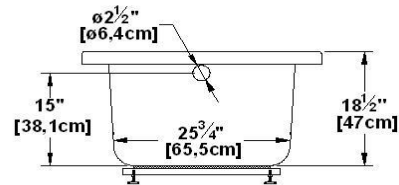

Rose 65

Product code : **RO65**

Draft revision : **20170320140000**

External dimensions : **65" x 35" x 21" [165,1 cm x 88,9 cm x 53,3 cm]**

Series : **deck mount**

Seats : **1**

Lowbar support : **no**

Arm rests : **yes**

Remarks	
*all measures have a precision of ± 1/4" (0,63cm)	
*internal dimensions taken at 4" (10cm) from bath bottom	
*capacity is measured by filling the soaker to 1-1/2" under the overflow	

Options and installation