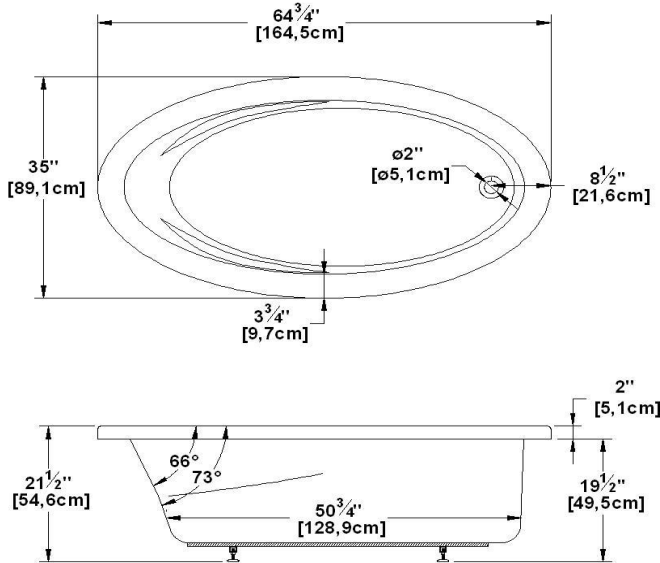

Rose 65

Product code : **RO65**

Draft revision : **20170320140000**

External dimensions : **65" x 35" x 21" [165,1 cm x 88,9 cm x 53,3 cm]**

Series : **deck mount**

Seats : **1**

Lowbar support : **no**

Arm rests : **yes**

Low-profile available : **no**

Draft and specs