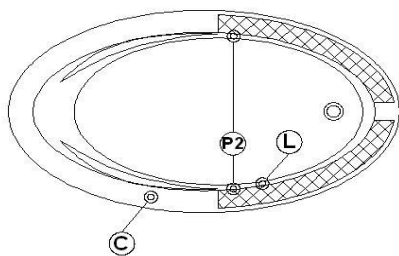

Options and installation

accessories and decorative lines positions are approximative

Additional(s) note(s) :

Over-flow must be installed with flexible piping. When ordered with AeroMassage™ or Super AeroMassage™, blower must be remote mounted. Keypad not installed when ordered with remote control.

Legend			
(S)	Blower	(L)	Chromotherapy light
(P1)	Pump	(P2)	Grab bar
(C)	Keypad		
Recommended faucets drilling location*			
Deck cut-out line			-----

Available models	
Model	Availability
Soaker alone	✓
Comfort Air™	
AeroMassage™	✓
Super AeroMassage™	✓
Dynamic Turbo™ (not available in the U.S.)	
Dynamic Turbo™ + AeroMassage™	
Dynamic Turbo™ + Super AeroMassage™	

Available recommended options	
Front skirt :	Included (Freestanding)
Recommended drain :	WOCOSBS14 (chrome finish)
Tile flanges :	unavailable
Remote control** :	available
**Floating	

*It is possible to install the faucets elsewhere on the product. The installer must verify that there are no piping or wires before drilling.

IMPORTANT NOTE : Specifications, dimensions and models are subject to change.

Visit our website <http://www.oceania-attitude.com> to access up-to-date dimensions and informations. In all cases, information on the website is the most up-to-date. Dimensions may vary slightly. To ensure proper fit, measurements must be taken on the product directly.

Head office

591, avenue des Entreprises
Thetford Mines, Quebec
CANADA G6H 4B2

Phone numbers

No-charge : 1-877-332-4224
Fax : 1-866-460-4334

Internet

Web : <http://www.oceania-attitude.com>
Email : info@oceaniabaths.com