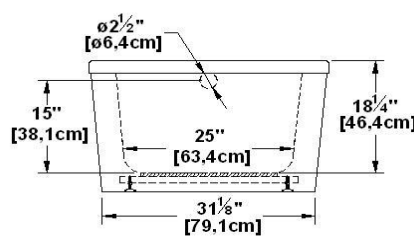

Rose 60 Freestanding

Product code : **RO60FS**

Draft revision : **20170320140000**

External dimensions : **60" x 35" x 21" [152,4 cm x 88,9 cm x 53,3 cm]**

Series : **freestand**

Seats : **1**

Lumbar support : **no**

Arm rests : **yes**

Low-profile available : **no**

Also available in DECKMOUNT

Draft and specs

Specifications	
Capacity :	41 IMP Gal. / 53,5 US Gal. / 186,4 liters
AeroMassage™ :	37 Easy Clean™ air jets
Super AeroMassage™ :	AeroMassage™ + 12 Easy Clean™ air jets
Dynamic Turbo™ :	unavailable
Comfort Air™ :	unavailable
Characteristics :	n/a

Remarks	
*all measures have a precision of ± 1/4" (0,63cm)	
*internal dimensions taken at 4" (10cm) from bath bottom	
*capacity is measured by filling the soaker to 1-1/2" under the overflow