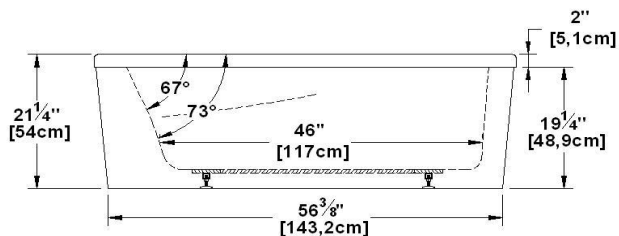

Rose 60 Freestanding

Product code : **RO60FS**

Draft revision : **20170320140000**

External dimensions : **60" x 35" x 21" [152,4 cm x 88,9 cm x 53,3 cm]**

Series : **freestand**

Seats : **1**

Lumbar support : **no**

Arm rests : **yes**

Low-profile available : **no**

Also available in DECKMOUNT

Draft and specs

Specifications	
Capacity :	41 IMP Gal. / 53,5 US Gal. / 186,4 liters
AeroMassage™ :	37 Easy Clean™ air jets
Super AeroMassage™ :	AeroMassage™ + 12 Easy Clean™ air jets
Dynamic Turbo™ :	unavailable
Comfort Air™ :	unavailable
Characteristics :	n/a

Remarks	
*all measures have a precision of ± 1/4" (0,63cm)	
*internal dimensions taken at 4" (10cm) from bath bottom	
*capacity is measured by filling the soaker to 1-1/2" under the overflow