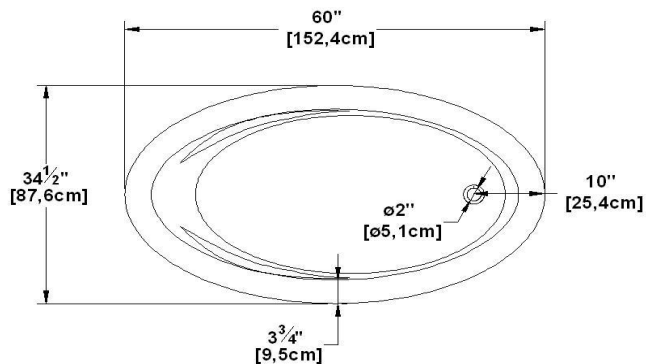

Rose 60 Freestanding

Product code : **RO60FS**

Draft revision : **20170320140000**

External dimensions : **60" x 35" x 21" [152,4 cm x 88,9 cm x 53,3 cm]**

Series : **freestand**

Seats : **1**

Lumbar support : **no**

Arm rests : **yes**

Low-profile available : **no**

Also available in DECKMOUNT

Draft and specs

Specifications	
Capacity :	41 IMP Gal. / 53,5 US Gal. / 186,4 liters
AeroMassage™ :	37 Easy Clean™ air jets
Super AeroMassage™ :	AeroMassage™ + 12 Easy Clean™ air jets
Dynamic Turbo™ :	unavailable
Comfort Air™ :	unavailable
Characteristics :	n/a

Remarks	
*all measures have a precision of ± 1/4" (0,63cm)	
*internal dimensions taken at 4" (10cm) from bath bottom	
*capacity is measured by filling the soaker to 1-1/2" under the overflow