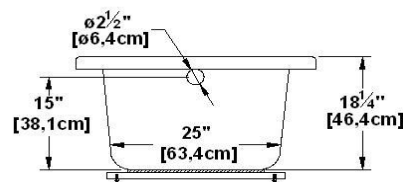

Rose 60

Product code : **RO60**

Draft revision : **20170320140000**

External dimensions : **60" x 35" x 21" [152,4 cm x 88,9 cm x 53,3 cm]**

Series : **deck mount**

Seats : **1**

lumbar support : **no**

Arm rests : **yes**

Low-profile available : **no**

Also available in **FREESTAND**

Draft and specs

Specifications	
Capacity :	41 IMP Gal. / 53,5 US Gal. / 186,4 liters
AeroMassage™ :	37 Easy Clean™ air jets
Super AeroMassage™ :	AeroMassage™ + 12 Easy Clean™ air jets
Dynamic Turbo™ :	4 Confort Pulse jets / 4 Confort Swirl jets
Comfort Air™ :	37 Easy Clean™ air jets
Characteristics :	n/a

Remarks	
*all measures have a precision of ± 1/4" (0,63cm)	
*internal dimensions taken at 4" (10cm) from bath bottom	
*capacity is measured by filling the soaker to 1-1/2" under the overflow	

Options and installation