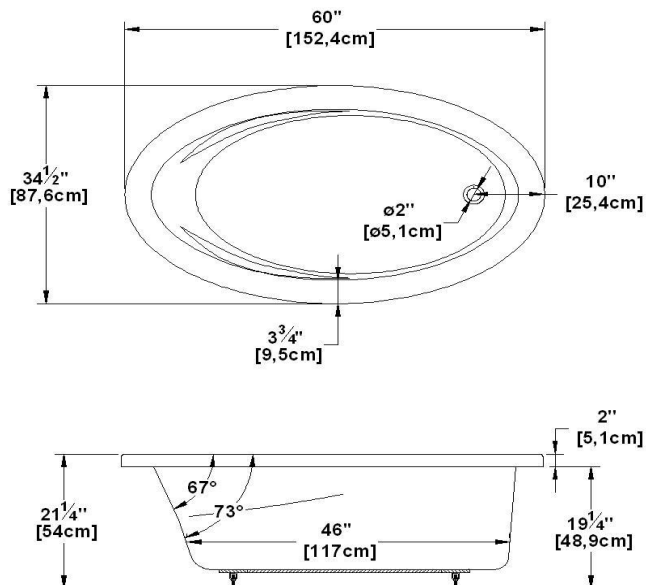

Rose 60

Product code : **RO60**

Draft revision : **20170320140000**

External dimensions : **60" x 35" x 21" [152,4 cm x 88,9 cm x 53,3 cm]**

Series : **deck mount**

Seats : **1**

lumbar support : **no**

Arm rests : **yes**

Low-profile available : **no**

Also available in **FREESTAND**

Draft and specs

Specifications	
Capacity :	41 IMP Gal. / 53,5 US Gal. / 186,4 liters
AeroMassage™ :	37 Easy Clean™ air jets
Super AeroMassage™ :	AeroMassage™ + 12 Easy Clean™ air jets
Dynamic Turbo™ :	4 Confort Pulse jets / 4 Confort Swirl jets
Comfort Air™ :	37 Easy Clean™ air jets
Characteristics :	n/a

Remarks	
*all measures have a precision of ± 1/4" (0,63cm)	
*internal dimensions taken at 4" (10cm) from bath bottom	
*capacity is measured by filling the soaker to 1-1/2" under the overflow