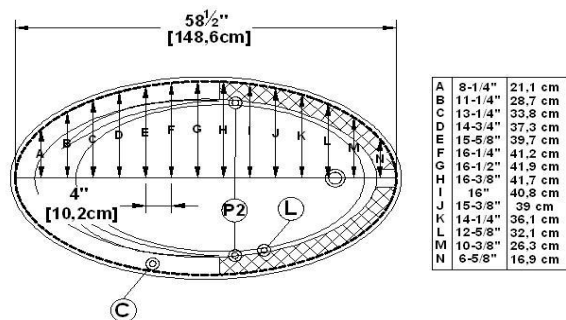

Rose 60

Product code : **RO60**

Draft revision : **20170320140000**

External dimensions : **60" x 35" x 21" [152,4 cm x 88,9 cm x 53,3 cm]**

Series : **deck mount**

Seats : **1**

lumbar support : **no**

Arm rests : **yes**

Low-profile available : **no**

Also available in **FREESTAND**

Draft and specs

Specifications	
Capacity :	41 IMP Gal. / 53,5 US Gal. / 186,4 liters
AeroMassage™ :	37 Easy Clean™ air jets
Super AeroMassage™ :	AeroMassage™ + 12 Easy Clean™ air jets
Dynamic Turbo™ :	4 Confort Pulse jets / 4 Confort Swirl jets
Comfort Air™ :	37 Easy Clean™ air jets
Characteristics :	n/a

Remarks	
*all measures have a precision of ± 1/4" (0,63cm)	
*internal dimensions taken at 4" (10cm) from bath bottom	
*capacity is measured by filling the soaker to 1-1/2" under the overflow	

Options and installation

accessories and decorative lines positions are approximative

Additional(s) note(s) :

Keypad not installed when ordered with remote control.

Legend			
(S)	Blower	(L)	Chromotherapy light
(P1)	Pump	(P2)	Grab bar
(C)	Keypad		
(X)	Recommended faucets drilling location*		
Deck cut-out line			-----