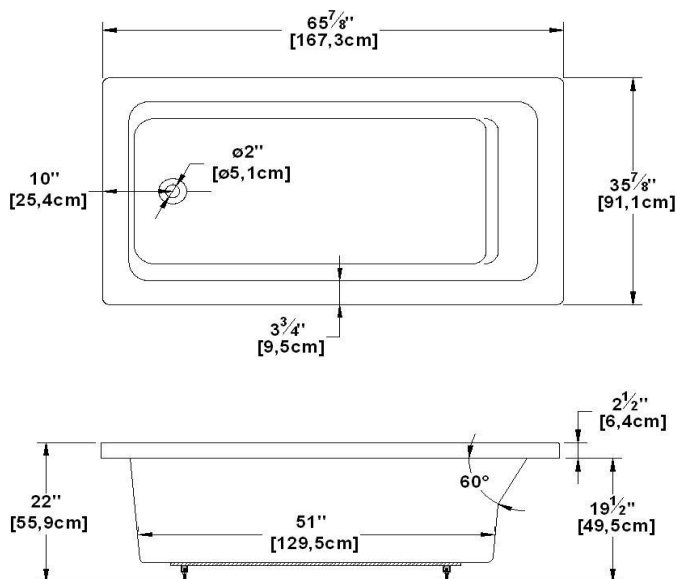

Providence

Product code : **PR36**

Draft revision : **20170320140000**

External dimensions : **66" x 36" x 22" [167,6 cm x 91,4 cm x 55,9 cm]**

Series : **deck mount**

Seats : **1**

Lowbar support : **yes**

Arm rests : **no**

Low-profile available : **yes**

Draft and specs

Specifications	
Capacity :	58 IMP Gal. / 75,7 US Gal. / 263,7 liters
AeroMassage™ :	49 Easy Clean™ air jets
Super AeroMassage™ :	AeroMassage™ + 12 Easy Clean™ air jets
Dynamic Turbo™ :	4 Confort Pulse jets / 4 Confort Swirl jets
Comfort Air™ :	49 Easy Clean™ air jets
Characteristics :	n/a

Remarks	
*all measures have a precision of ± 1/4" (0,63cm)	
*internal dimensions taken at 4" (10cm) from bath bottom	
*capacity is measured by filling the soaker to 1-1/2" under the overflow	

Options and installation