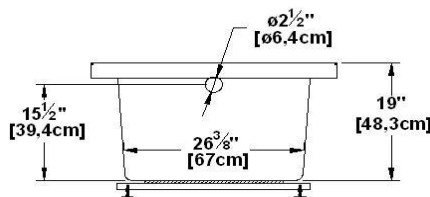

Providence

Product code : **PR36**

Draft revision : **20170320140000**

External dimensions : **66" x 36" x 22" [167,6 cm x 91,4 cm x 55,9 cm]**

Series : **deck mount**

Seats : **1**

Lowbar support : **yes**

Arm rests : **no**

Low-profile available : **yes**

Draft and specs

Specifications	
Capacity :	58 IMP Gal. / 75,7 US Gal. / 263,7 liters
AeroMassage™ :	49 Easy Clean™ air jets
Super AeroMassage™ :	AeroMassage™ + 12 Easy Clean™ air jets
Dynamic Turbo™ :	4 Confort Pulse jets / 4 Confort Swirl jets
Comfort Air™ :	49 Easy Clean™ air jets
Characteristics :	n/a

Remarks	
*all measures have a precision of ± 1/4" (0,63cm)	
*internal dimensions taken at 4" (10cm) from bath bottom	
*capacity is measured by filling the soaker to 1-1/2" under the overflow	

Options and installation