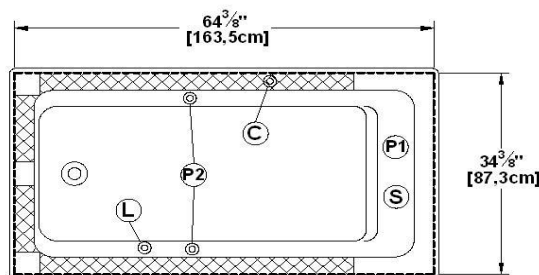

Providence

Product code : **PR36**

Draft revision : **20170320140000**

External dimensions : **66" x 36" x 22" [167,6 cm x 91,4 cm x 55,9 cm]**

Series : **deck mount**

Seats : **1**

Lowbar support : **yes**

Arm rests : **no**

Low-profile available : **yes**

Draft and specs

Specifications	
Capacity :	58 IMP Gal. / 75,7 US Gal. / 263,7 liters
AeroMassage™ :	49 Easy Clean™ air jets
Super AeroMassage™ :	AeroMassage™ + 12 Easy Clean™ air jets
Dynamic Turbo™ :	4 Confort Pulse jets / 4 Confort Swirl jets
Comfort Air™ :	49 Easy Clean™ air jets
Characteristics :	n/a

Remarks	
*all measures have a precision of ± 1/4" (0,63cm)	
*internal dimensions taken at 4" (10cm) from bath bottom	
*capacity is measured by filling the soaker to 1-1/2" under the overflow	

Options and installation

accessories and decorative lines positions are approximative

Additional(s) note(s) :

Keypad supplied but not installed when ordered with tile flanges or remote control.

Legend			
(S)	Blower	(L)	Chromotherapy light
(P1)	Pump	(P2)	Grab bar
(C)	Keypad		
Recommended faucets drilling location*			
Deck cut-out line - - - - -			