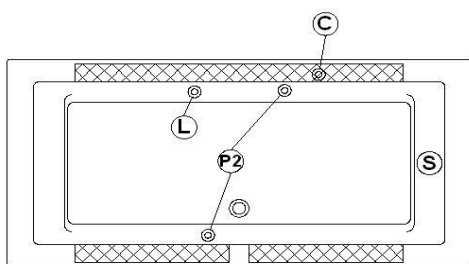

Arm rests : **no**

Low-profile available : **no**

Also available in DECKMOUNT

Draft and specs

Specifications	
Capacity :	61 IMP Gal. / 79,6 US Gal. / 277,3 liters
AeroMassage™ :	Easy Clean™ air jets
Super AeroMassage™ :	AeroMassage™ + 12 Easy Clean™ air jets
Dynamic Turbo™ :	unavailable
Comfort Air™ :	unavailable
Characteristics :	n/a

Remarks	
*all measures have a precision of ± 1/4" (0,63cm)	
*internal dimensions taken at 4" (10cm) from bath bottom	
*capacity is measured by filling the soaker to 1-1/2" under the overflow	

Options and installation