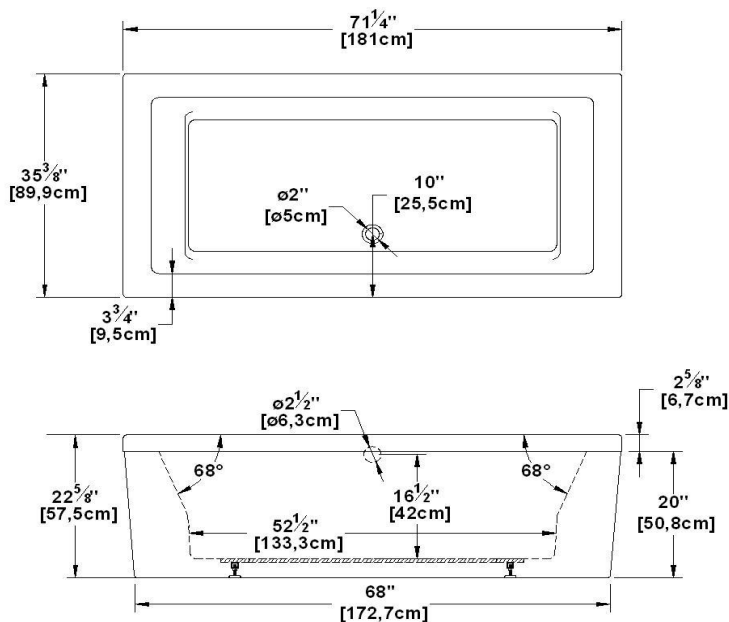

Noble Freestanding

Product code : **NO72FS**

Draft revision : **20170320140000**

External dimensions : **72" x 35,5" x 23,5" [182,9 cm x 90,2 cm x 59,7 cm]**

Series : **freestand**

Seats : **2**

Lowbar support : **yes**

Arm rests : **no**

Low-profile available : **no**

Also available in DECKMOUNT

Draft and specs

Specifications	
Capacity :	61 IMP Gal. / 79,6 US Gal. / 277,3 liters
AeroMassage™ :	Easy Clean™ air jets
Super AeroMassage™ :	AeroMassage™ + 12 Easy Clean™ air jets
Dynamic Turbo™ :	unavailable
Comfort Air™ :	unavailable
Characteristics :	n/a

Remarks	
*all measures have a precision of ± 1/4" (0,63cm)	
*internal dimensions taken at 4" (10cm) from bath bottom	
*capacity is measured by filling the soaker to 1-1/2" under the overflow	

Options and installation