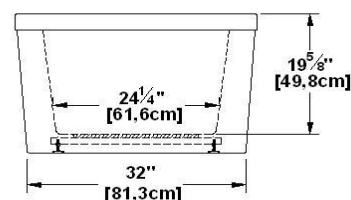

Noble Freestanding

Product code : **NO72FS**

Draft revision : **20170320140000**

External dimensions : **72" x 35,5" x 23,5" [182,9 cm x 90,2 cm x 59,7 cm]**

Series : **freestand**

Seats : **2**

Lowbar support : **yes**

Arm rests : **no**

Low-profile available : **no**

Also available in DECKMOUNT

Draft and specs

Specifications	
Capacity :	61 IMP Gal. / 79,6 US Gal. / 277,3 liters
AeroMassage™ :	Easy Clean™ air jets
Super AeroMassage™ :	AeroMassage™ + 12 Easy Clean™ air jets
Dynamic Turbo™ :	unavailable
Comfort Air™ :	unavailable
Characteristics :	n/a

Remarks	
*all measures have a precision of ± 1/4" (0,63cm)	
*internal dimensions taken at 4" (10cm) from bath bottom	
*capacity is measured by filling the soaker to 1-1/2" under the overflow	

Options and installation