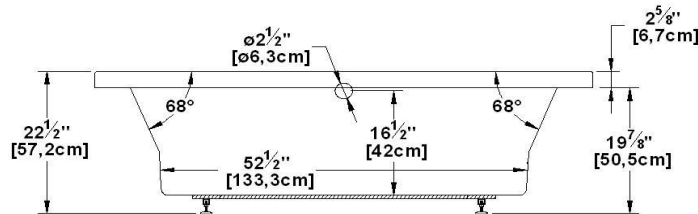

Noble

Product code : **NO72**

Draft revision : **20170320140000**

External dimensions : **72" x 35,5" x 22" [182,9 cm x 90,2 cm x 55,9 cm]**

Series : **deck mount**

Seats : **2**

Lowbar support : **yes**

Arm rests : **no**

Low-profile available : **yes**

Also available in **FREESTAND**

Draft and specs

Specifications	
Capacity :	61 IMP Gal. / 79,6 US Gal. / 277,3 liters
AeroMassage™ :	49 Easy Clean™ air jets
Super AeroMassage™ :	AeroMassage™ + 12 Easy Clean™ air jets
Dynamic Turbo™ :	4 Confort Pulse jets / 4 Confort Swirl jets
Comfort Air™ :	49 Easy Clean™ air jets
Characteristics :	n/a

Remarks
*all measures have a precision of ± 1/4" (0,63cm)
*internal dimensions taken at 4" (10cm) from bath bottom
*capacity is measured by filling the soaker to 1-1/2" under the overflow