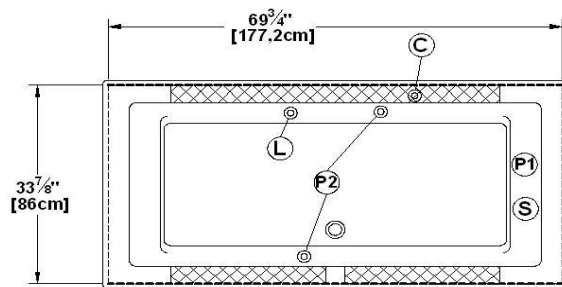

Noble

Product code : **NO72**

Draft revision : **20170320140000**

External dimensions : **72" x 35,5" x 22" [182,9 cm x 90,2 cm x 55,9 cm]**

Series : **deck mount**

Seats : **2**

Lowbar support : **yes**

Arm rests : **no**

Low-profile available : **yes**

Also available in **FREESTAND**

Draft and specs

Specifications	
Capacity :	61 IMP Gal. / 79,6 US Gal. / 277,3 liters
AeroMassage™ :	49 Easy Clean™ air jets
Super AeroMassage™ :	AeroMassage™ + 12 Easy Clean™ air jets
Dynamic Turbo™ :	4 Confort Pulse jets / 4 Confort Swirl jets
Comfort Air™ :	49 Easy Clean™ air jets
Characteristics :	n/a

Remarks
*all measures have a precision of ± 1/4" (0,63cm)
*internal dimensions taken at 4" (10cm) from bath bottom
*capacity is measured by filling the soaker to 1-1/2" under the overflow

Options and installation

accessories and decorative lines positions are approximative

Additional(s) note(s) :

Keypad supplied but not installed when ordered with tile flanges or remote control.

Legend			
(S)	Blower	(L)	Chromotherapy light
(P1)	Pump	(P2)	Grab bar
(C)	Keypad		
(hatched)	Recommended faucets drilling location*		
Deck cut-out line - - - - -			