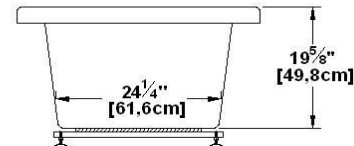

Noble

Product code : **NO72**

Draft revision : **20170320140000**

External dimensions : **72" x 35,5" x 22" [182,9 cm x 90,2 cm x 55,9 cm]**

Series : **deck mount**

Seats : **2**

Lowbar support : **yes**

Arm rests : **no**

Low-profile available : **yes**

Also available in **FREESTAND**

Draft and specs

Specifications	
Capacity :	61 IMP Gal. / 79,6 US Gal. / 277,3 liters
AeroMassage™ :	49 Easy Clean™ air jets
Super AeroMassage™ :	AeroMassage™ + 12 Easy Clean™ air jets
Dynamic Turbo™ :	4 Confort Pulse jets / 4 Confort Swirl jets
Comfort Air™ :	49 Easy Clean™ air jets
Characteristics :	n/a

Remarks
*all measures have a precision of ± 1/4" (0,63cm)
*internal dimensions taken at 4" (10cm) from bath bottom
*capacity is measured by filling the soaker to 1-1/2" under the overflow