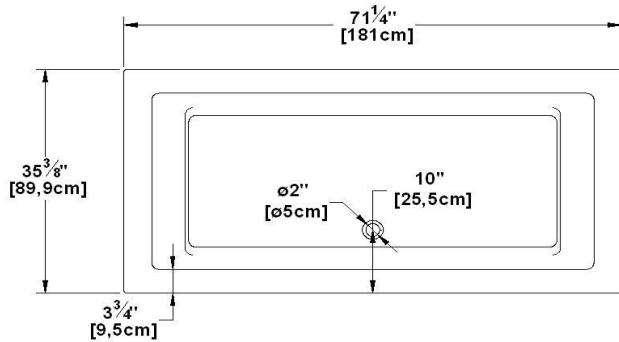

Noble

Product code : **NO72**

Draft revision : **20170320140000**

External dimensions : **72" x 35,5" x 22" [182,9 cm x 90,2 cm x 55,9 cm]**

Series : **deck mount**

Seats : **2**

Lowbar support : **yes**

Arm rests : **no**

Low-profile available : **yes**

Also available in **FREESTAND**

Draft and specs

Specifications	
Capacity :	61 IMP Gal. / 79,6 US Gal. / 277,3 liters
AeroMassage™ :	49 Easy Clean™ air jets
Super AeroMassage™ :	AeroMassage™ + 12 Easy Clean™ air jets
Dynamic Turbo™ :	4 Confort Pulse jets / 4 Confort Swirl jets
Comfort Air™ :	49 Easy Clean™ air jets
Characteristics :	n/a

Remarks
*all measures have a precision of ± 1/4" (0,63cm)
*internal dimensions taken at 4" (10cm) from bath bottom
*capacity is measured by filling the soaker to 1-1/2" under the overflow

Options and installation