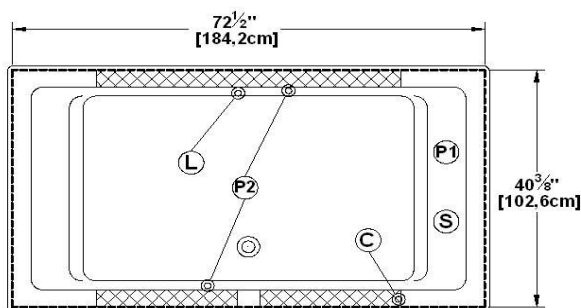

Nature

Product code : **NA24**

Draft revision : **20170320140000**

External dimensions : **74" x 42" x 23" [188,0 cm x 106,7 cm x 58,4 cm]**

Series : **deck mount**

Seats : **2**

Lumbar support : **yes**

Arm rests : **no**

Low-profile available : **yes**

Draft and specs

Specifications	
Capacity :	94 IMP Gal. / 122,6 US Gal. / 427,3 liters
AeroMassage™ :	52 Easy Clean™ air jets
Super AeroMassage™ :	AeroMassage™ + 12 Easy Clean™ air jets
Dynamic Turbo™ :	4 Confort Pulse jets / 4 Confort Swirl jets
Comfort Air™ :	52 Easy Clean™ air jets
Characteristics :	n/a

Remarks	
<i>*all measures have a precision of ± 1/4" (0,63cm)</i>	
<i>*internal dimensions taken at 4" (10cm) from bath bottom</i>	
<i>*capacity is measured by filling the soaker to 1-1/2" under the overflow</i>	

Options and installation

accessories and decorative lines positions are approximative

Additional(s) note(s) :

Keypad supplied but not installed when ordered with tile flanges or remote control.

Legend			
(S)	Blower	(L)	Chromotherapy light
(P1)	Pump	(P2)	Grab bar
(C)	Keypad		
Recommended faucets drilling location*			
Deck cut-out line - - - - -			