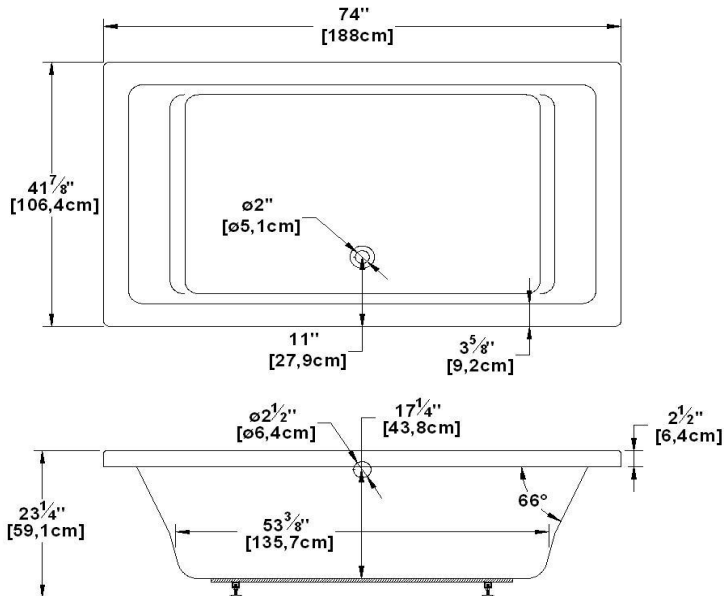

Nature

Product code : **NA24**

Draft revision : **20170320140000**

External dimensions : **74" x 42" x 23" [188,0 cm x 106,7 cm x 58,4 cm]**

Series : **deck mount**

Seats : **2**

Lumbar support : **yes**

Arm rests : **no**

Low-profile available : **yes**

Draft and specs

Specifications	
Capacity :	94 IMP Gal. / 122,6 US Gal. / 427,3 liters
AeroMassage™ :	52 Easy Clean™ air jets
Super AeroMassage™ :	AeroMassage™ + 12 Easy Clean™ air jets
Dynamic Turbo™ :	4 Confort Pulse jets / 4 Confort Swirl jets
Comfort Air™ :	52 Easy Clean™ air jets
Characteristics :	n/a

Remarks	
<i>*all measures have a precision of ± 1/4" (0,63cm)</i>	
<i>*internal dimensions taken at 4" (10cm) from bath bottom</i>	
<i>*capacity is measured by filling the soaker to 1-1/2" under the overflow</i>