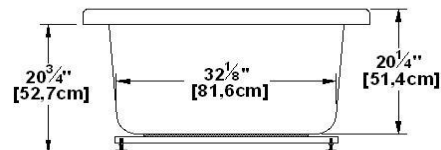

Nature

Product code : **NA24**

Draft revision : **20170320140000**

External dimensions : **74" x 42" x 23" [188,0 cm x 106,7 cm x 58,4 cm]**

Series : **deck mount**

Seats : **2**

Lumbar support : **yes**

Arm rests : **no**

Low-profile available : **yes**

Draft and specs

Specifications	
Capacity :	94 IMP Gal. / 122,6 US Gal. / 427,3 liters
AeroMassage™ :	52 Easy Clean™ air jets
Super AeroMassage™ :	AeroMassage™ + 12 Easy Clean™ air jets
Dynamic Turbo™ :	4 Confort Pulse jets / 4 Confort Swirl jets
Comfort Air™ :	52 Easy Clean™ air jets
Characteristics :	n/a

Remarks	
<i>*all measures have a precision of ± 1/4" (0,63cm)</i>	
<i>*internal dimensions taken at 4" (10cm) from bath bottom</i>	
<i>*capacity is measured by filling the soaker to 1-1/2" under the overflow</i>	