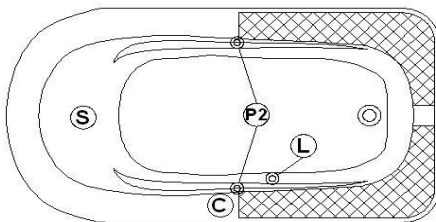

Options and installation

accessories and decorative lines positions are approximative

Additional(s) note(s) :

Keypad not installed when ordered with remote control. When a wooden base is ordered, a chrome towel rack is included.

Legend			
(S)	Blower	(L)	Chromotherapy light
(P1)	Pump	(P2)	Grab bar
(C)	Keypad	(X)	Recommended faucets drilling location*
Deck cut-out line - - - - -			

Available models	
Model	Availability
Soaker alone	✓
Comfort Air™	
AeroMassage™	✓
Super AeroMassage™	✓
Dynamic Turbo™ (not available in the U.S.)	
Dynamic Turbo™ + AeroMassage™	
Dynamic Turbo™ + Super AeroMassage™	

Available recommended options	
Front skirt :	Included (Freestanding)
Recommended drain :	WOCO14 (chrome finish)
Tile flanges :	unavailable
Remote control** :	available
**Floating	

*It is possible to install the faucets elsewhere on the product. The installer must verify that there are no piping or wires before drilling.

IMPORTANT NOTE : Specifications, dimensions and models are subject to change.

Visit our website <http://www.oceania-attitude.com> to access up-to-date dimensions and informations. In all cases, information on the website is the most up-to-date. Dimensions may vary slightly. To ensure proper fit, measurements must be taken on the product directly.

Head office

591, avenue des Entreprises
Thetford Mines, Quebec
CANADA G6H 4B2

Phone numbers

No-charge : 1-877-332-4224
Fax : 1-866-460-4334

Internet

Web : <http://www.oceania-attitude.com>
Email : info@oceaniabaths.com