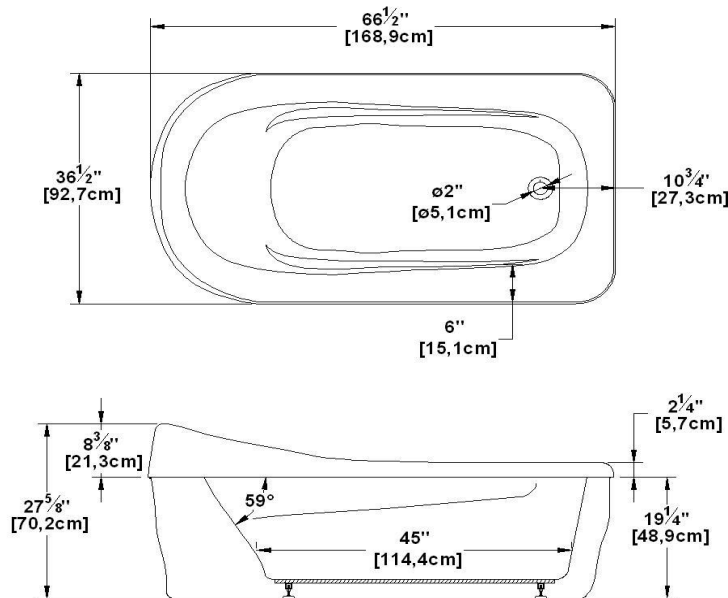

Myriad 66 Freestanding

Product code : **MY66FS**

Draft revision : **20170320140000**

External dimensions : **66" x 36,5" x 27,5" [167,6 cm x 92,7 cm x 69,9 cm]**

Series : **freestand**

Seats : **1**

Lumbar support : **no**

Arm rests : **yes**

Low-profile available : **no**

Also available in DECKMOUNT

Draft and specs

Specifications	
Capacity :	41 IMP Gal. / 53,5 US Gal. / 186,4 liters
AeroMassage™ :	39 Easy Clean™ air jets
Super AeroMassage™ :	AeroMassage™ + 12 Easy Clean™ air jets
Dynamic Turbo™ :	unavailable
Comfort Air™ :	unavailable
Characteristics :	Optional wooden base available

Remarks	
*all measures have a precision of ± 1/4" (0,63cm)	
*internal dimensions taken at 4" (10cm) from bath bottom	
*capacity is measured by filling the soaker to 1-1/2" under the overflow