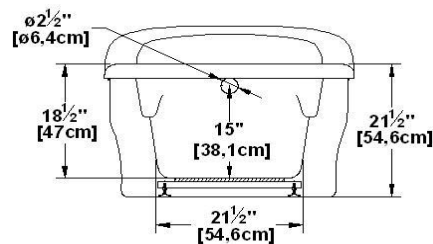

# Myriad 66 Freestanding

Product code : **MY66FS**

Draft revision : **20170320140000**

External dimensions : **66" x 36,5" x 27,5" [167,6 cm x 92,7 cm x 69,9 cm]**

Series : **freestand**

Seats : **1**

Lumbar support : **no**

Arm rests : **yes**

Low-profile available : **no**

Also available in DECKMOUNT

Remarks	
*all measures have a precision of ± 1/4" (0,63cm)	
*internal dimensions taken at 4" (10cm) from bath bottom	
*capacity is measured by filling the soaker to 1-1/2" under the overflow	