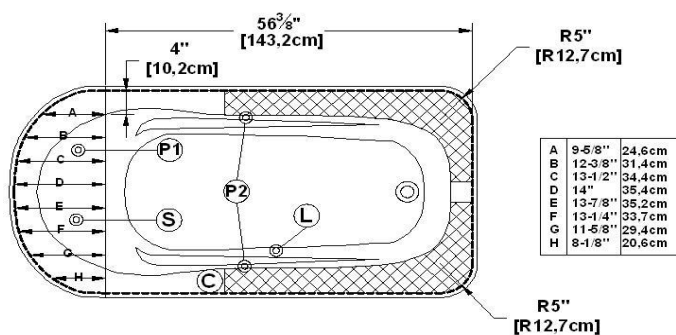

# Myriad 72

Product code : **MY72**

Draft revision : **20170320140000**

External dimensions : **72" x 36" x 27,5" [182,9 cm x 91,4 cm x 69,9 cm]**

Series : **deck mount**

Seats : **1**

Lumbar support : **no**

## Draft and specs

Specifications	
Capacity :	<b>47 IMP Gal. / 61,3 US Gal. / 213,7 liters</b>
AeroMassage™ :	<b>46 Easy Clean™ air jets</b>
Super AeroMassage™ :	<b>AeroMassage™ + 12 Easy Clean™ air jets</b>
Dynamic Turbo™ :	<b>4 Confort Pulse jets / 4 Confort Swirl jets</b>
Comfort Air™ :	<b>46 Easy Clean™ air jets</b>
Characteristics :	<b>n/a</b>

Remarks	
*all measures have a precision of ± 1/4" (0,63cm)	
*internal dimensions taken at 4" (10cm) from bath bottom	
*capacity is measured by filling the soaker to 1-1/2" under the overflow	

## Options and installation

accessories and decorative lines positions are approximative

Additional(s) note(s) :

**Keypad not installed when ordered with remote control.**

Legend			
(S)	Blower	(L)	Chromotherapy light
(P1)	Pump	(P2)	Grab bar
(C)	Keypad		
Recommended faucets drilling location*			
Deck cut-out line			