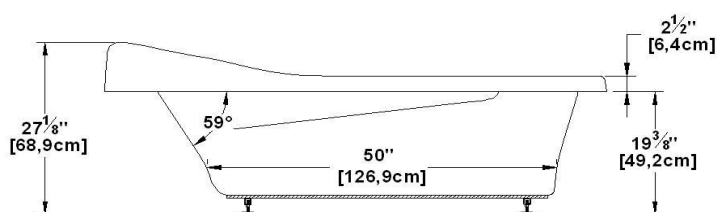

Myriad 72

Product code : **MY72**

Draft revision : **20170320140000**

External dimensions : **72" x 36" x 27,5" [182,9 cm x 91,4 cm x 69,9 cm]**

Series : **deck mount**

Seats : **1**

Lumbar support : **no**

Arm rests : **yes**

Low-profile available : **no**

Also available in **FREESTAND**

Draft and specs