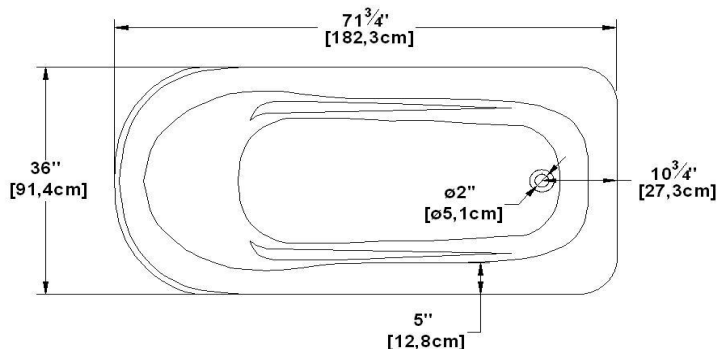

Myriad 72

Product code : **MY72**

Draft revision : **20170320140000**

External dimensions : **72" x 36" x 27,5" [182,9 cm x 91,4 cm x 69,9 cm]**

Series : **deck mount**

Seats : **1**

Lumbar support : **no**

Arm rests : **yes**

Low-profile available : **no**

Also available in **FREESTAND**

Draft and specs