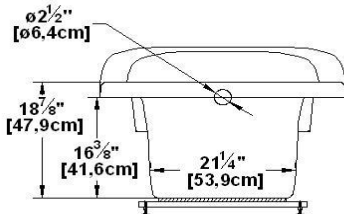

# Myriad 72

Product code : **MY72**

Draft revision : **20170320140000**

External dimensions : **72" x 36" x 27,5" [182,9 cm x 91,4 cm x 69,9 cm]**

Series : **deck mount**

Seats : **1**

Lumbar support : **no**

Remarks	
*all measures have a precision of ± 1/4" (0,63cm)	
*internal dimensions taken at 4" (10cm) from bath bottom	
*capacity is measured by filling the soaker to 1-1/2" under the overflow	