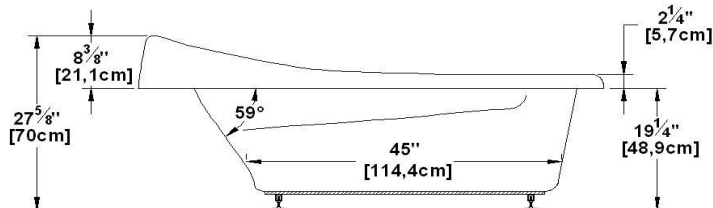

Myriad 66

Product code : **MY66**

Draft revision : **20170320140000**

External dimensions : **66" x 36,5" x 27,5" [167,6 cm x 92,7 cm x 69,9 cm]**

Series : **deck mount**

Seats : **1**

Lumbar support : **no**

Arm rests : **yes**

Low-profile available : **no**

Also available in **FREESTAND**

Draft and specs

Specifications	
Capacity :	41 IMP Gal. / 53,5 US Gal. / 186,4 liters
AeroMassage™ :	39 Easy Clean™ air jets
Super AeroMassage™ :	AeroMassage™ + 12 Easy Clean™ air jets
Dynamic Turbo™ :	4 Confort Pulse jets / 4 Confort Swirl jets
Comfort Air™ :	39 Easy Clean™ air jets
Characteristics :	n/a

Remarks	
*all measures have a precision of ± 1/4" (0,63cm)	
*internal dimensions taken at 4" (10cm) from bath bottom	
*capacity is measured by filling the soaker to 1-1/2" under the overflow	

Options and installation