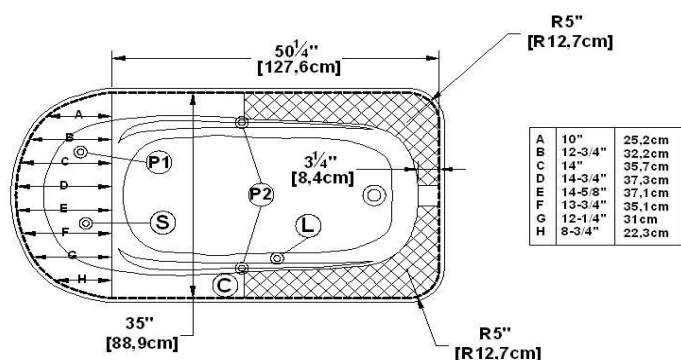

Myriad 66

Product code : **MY66**

Draft revision : **20170320140000**

External dimensions : **66" x 36,5" x 27,5" [167,6 cm x 92,7 cm x 69,9 cm]**

Series : **deck mount**

Seats : **1**

Lumbar support : **no**

Arm rests : **yes**

Low-profile available : **no**

Also available in **FREESTAND**

Draft and specs

Specifications	
Capacity :	41 IMP Gal. / 53,5 US Gal. / 186,4 liters
AeroMassage™ :	39 Easy Clean™ air jets
Super AeroMassage™ :	AeroMassage™ + 12 Easy Clean™ air jets
Dynamic Turbo™ :	4 Confort Pulse jets / 4 Confort Swirl jets
Comfort Air™ :	39 Easy Clean™ air jets
Characteristics :	n/a

Remarks	
*all measures have a precision of ± 1/4" (0,63cm)	
*internal dimensions taken at 4" (10cm) from bath bottom	
*capacity is measured by filling the soaker to 1-1/2" under the overflow	

Options and installation

accessories and decorative lines positions are approximative

Additional(s) note(s) :

Keypad not installed when ordered with remote control.

Legend					
(S)	Blower	(L)	Chromotherapy light		
(P1)	Pump	(P2)	Grab bar	(C)	Keypad
Recommended faucets drilling location*		Deck cut-out line			