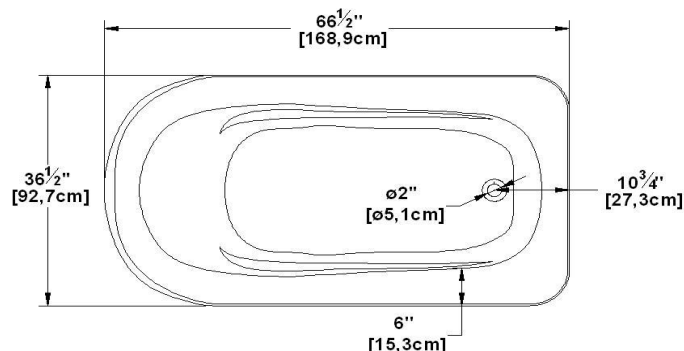

Myriad 66

Product code : **MY66**

Draft revision : **20170320140000**

External dimensions : **66" x 36,5" x 27,5" [167,6 cm x 92,7 cm x 69,9 cm]**

Series : **deck mount**

Seats : **1**

Lumbar support : **no**

Arm rests : **yes**

Low-profile available : **no**

Also available in **FREESTAND**

Draft and specs

Specifications	
Capacity :	41 IMP Gal. / 53,5 US Gal. / 186,4 liters
AeroMassage™ :	39 Easy Clean™ air jets
Super AeroMassage™ :	AeroMassage™ + 12 Easy Clean™ air jets
Dynamic Turbo™ :	4 Confort Pulse jets / 4 Confort Swirl jets
Comfort Air™ :	39 Easy Clean™ air jets
Characteristics :	n/a

Remarks	
*all measures have a precision of ± 1/4" (0,63cm)	
*internal dimensions taken at 4" (10cm) from bath bottom	
*capacity is measured by filling the soaker to 1-1/2" under the overflow	

Options and installation

accessories and decorative lines positions are approximative

Additional(s) note(s) :

Keypad not installed when ordered with remote control.

Legend					
(S)	Blower	(L)	Chromotherapy light		
(P1)	Pump	(P2)	Grab bar	(C)	Keypad
Recommended faucets drilling location*		Deck cut-out line			