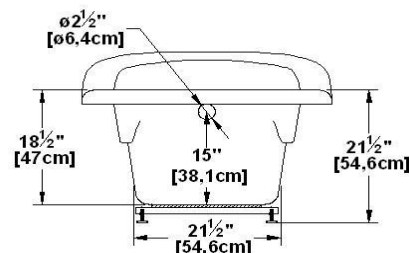

Myriad 66

Product code : **MY66**

Draft revision : **20170320140000**

External dimensions : **66" x 36,5" x 27,5" [167,6 cm x 92,7 cm x 69,9 cm]**

Series : **deck mount**

Seats : **1**

Lumbar support : **no**

Arm rests : **yes**

Low-profile available : **no**

Also available in **FREESTAND**

Draft and specs

Specifications	
Capacity :	41 IMP Gal. / 53,5 US Gal. / 186,4 liters
AeroMassage™ :	39 Easy Clean™ air jets
Super AeroMassage™ :	AeroMassage™ + 12 Easy Clean™ air jets
Dynamic Turbo™ :	4 Confort Pulse jets / 4 Confort Swirl jets
Comfort Air™ :	39 Easy Clean™ air jets
Characteristics :	n/a

Remarks	
*all measures have a precision of ± 1/4" (0,63cm)	
*internal dimensions taken at 4" (10cm) from bath bottom	
*capacity is measured by filling the soaker to 1-1/2" under the overflow	

Options and installation