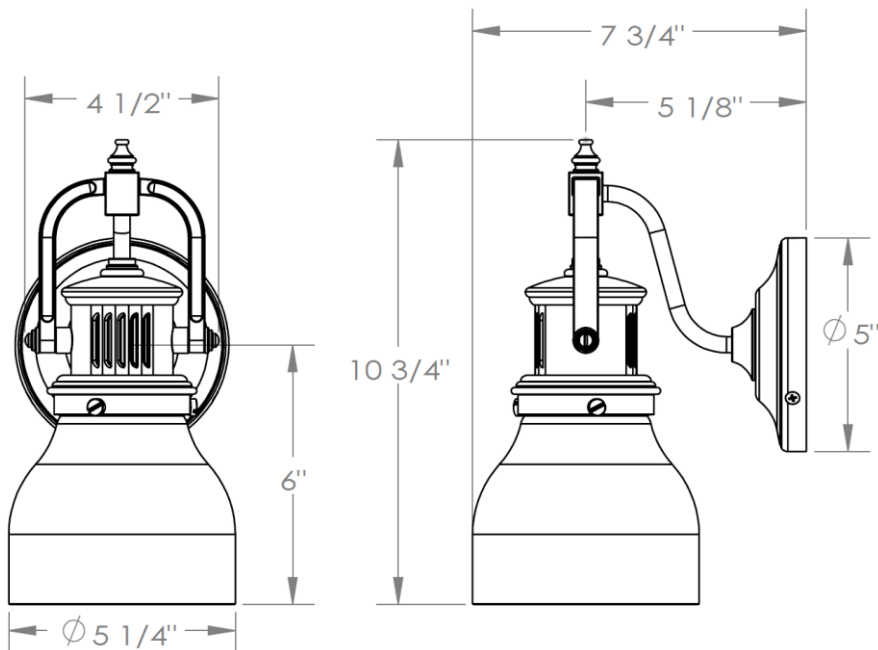

L108-1

Round Single Sconce

Notes: Maximum 60 Watts.

WATERMARK DESIGNS 3/13/2015

350 Dewitt Ave Brooklyn NY 11207 USA T 718 257 2800 F 718 257 2144 info@watermark-designs.com