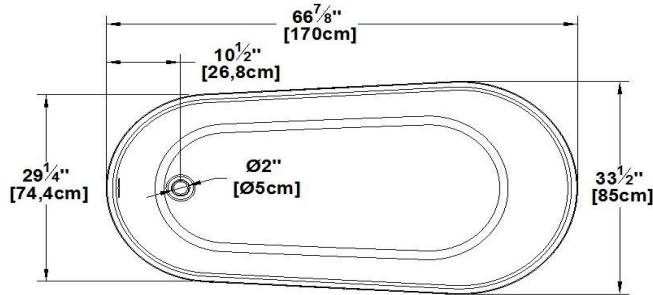

Milano

Product code : **MI67**

Draft revision : **20170330091000**

External dimensions : **67" x 33,5" x 27,5" [170,2 cm x 85,1 cm x 69,9 cm]**

Series : **Influence**

Seats : **1**

Lumbar support : **no**

Arm rests : **no**

Low-profile available : **no**

Draft and specs