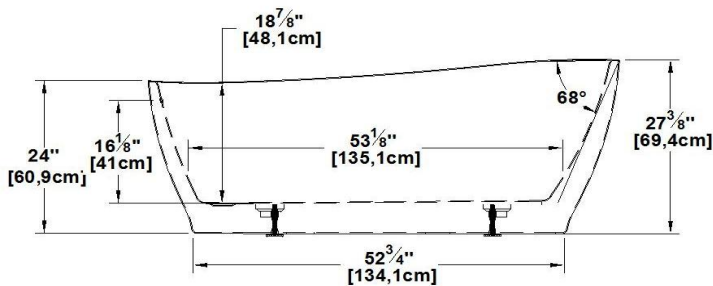

Milano

Product code : **MI67**

Draft revision : **20170330091000**

External dimensions : **67" x 33,5" x 27,5" [170,2 cm x 85,1 cm x 69,9 cm]**

Series : **Influence**

Seats : **1**

Lumbar support : **no**

Arm rests : **no**

Low-profile available : **no**

Draft and specs