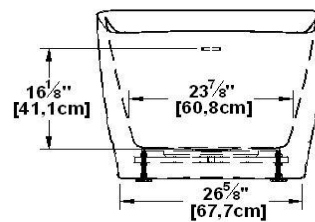

# Milano

Product code : **MI67**

Draft revision : **20170330091000**

External dimensions : **67" x 33,5" x 27,5" [170,2 cm x 85,1 cm x 69,9 cm]**

Series : **Influence**

Seats : **1**

Lumbar support : **no**

Arm rests : **no**

Low-profile available : **no**

Remarks
*all measures have a precision of ± 1/4" (0,63cm)
*internal dimensions taken at 4" (10cm) from bath bottom
*capacity is measured by filling the soaker to 1-1/2" under the overflow

Dimensions may vary slightly. To ensure proper fit, measurements must be taken on the product directly.