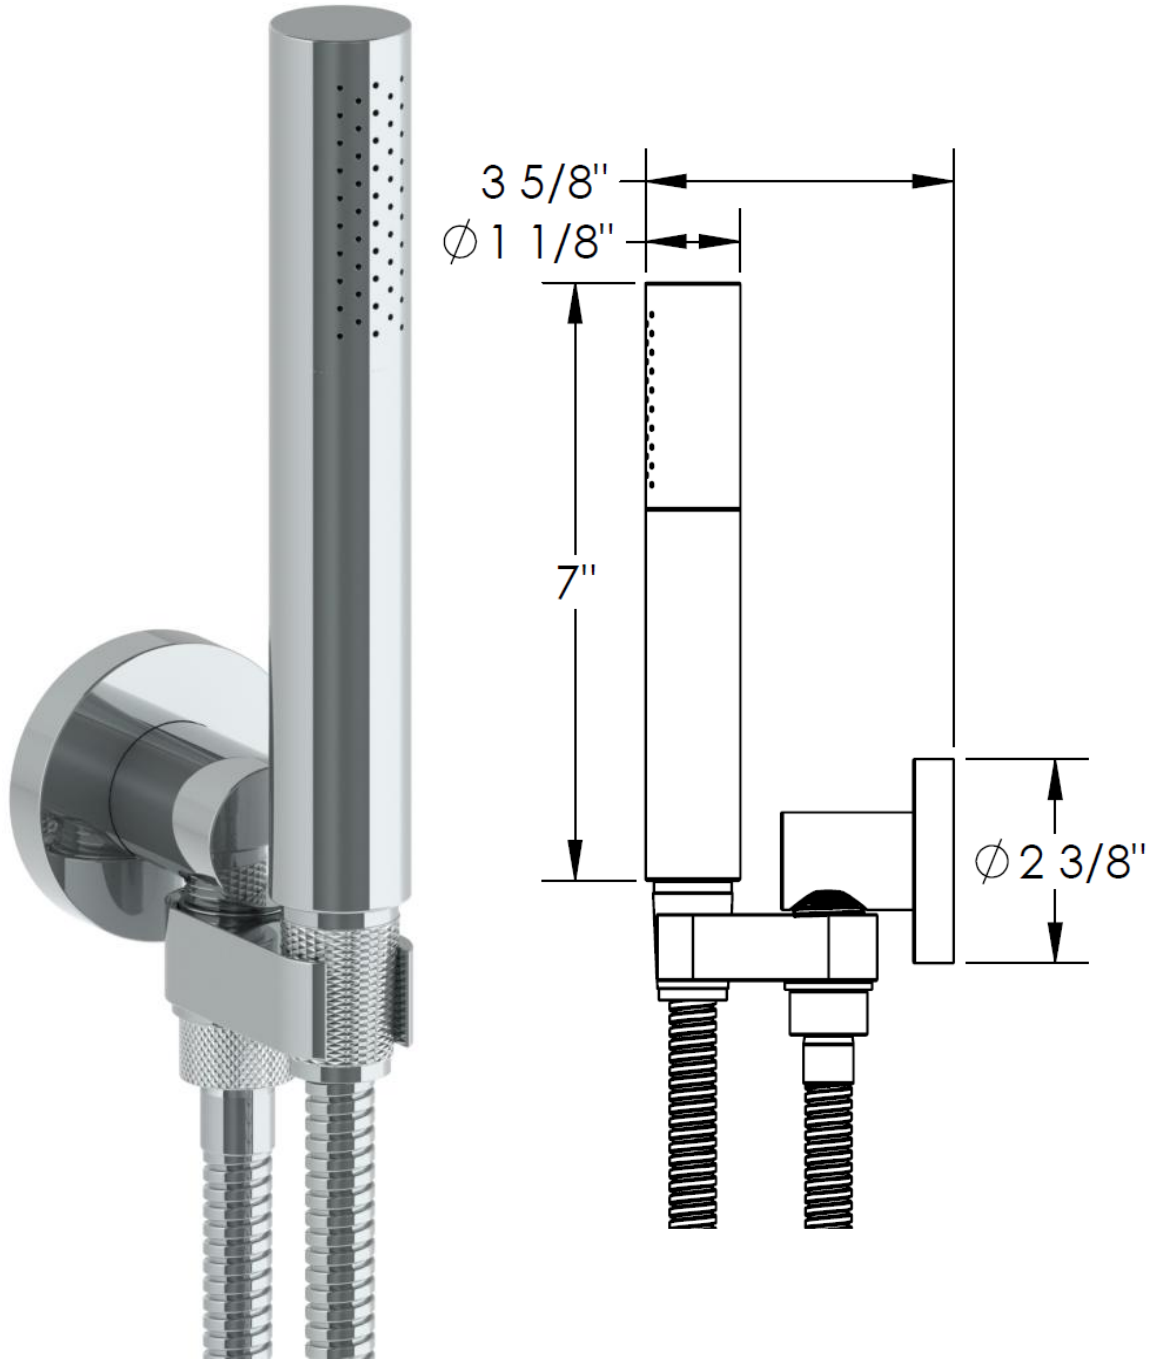

HSS-KIT104

Hand Shower Kit

Includes: ELB-TIT1 Wall Elbow, DS-4079 Hand Shower Hose,
SH-TIT30 Hand Shower

WATERMARK DESIGNS 1/5/2015