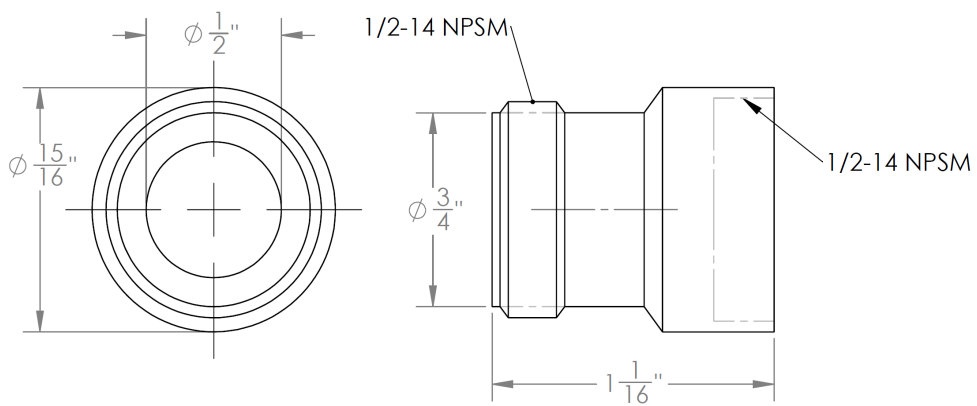

SS-BFP100

Exposed back flow preventer

WATERMARK DESIGNS

350 Dewitt Ave Brooklyn NY 11207 USA T 718 257 2800 F 718 257 2144 info@watermark-designs.com