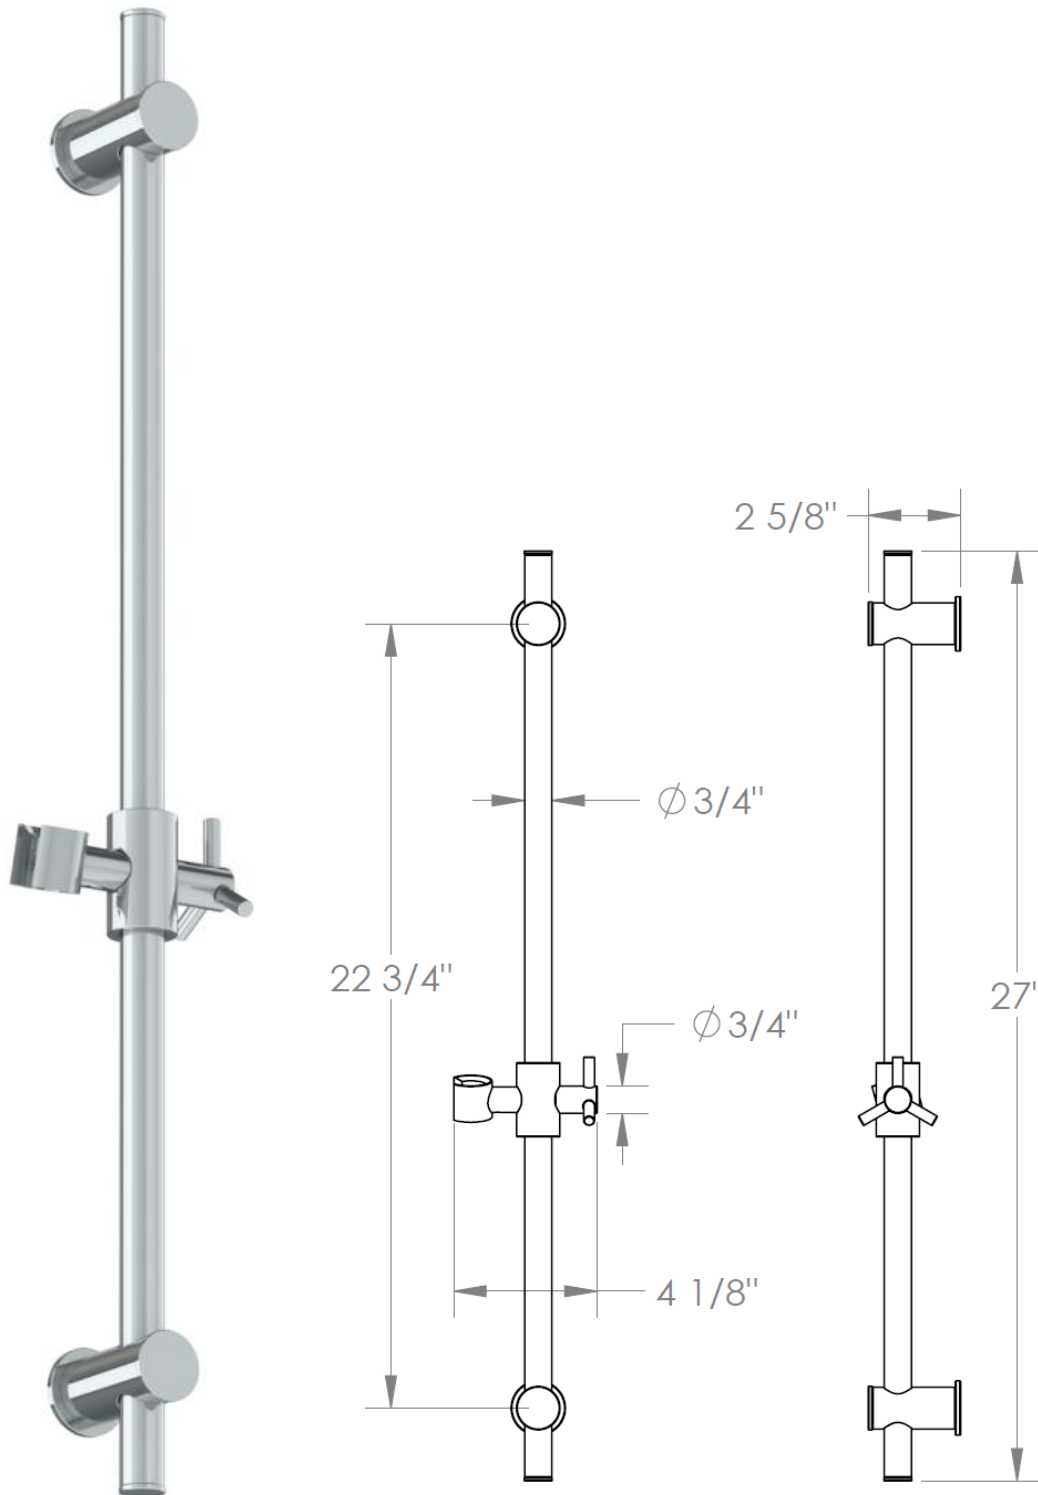

PB-8524
Wall Positioning Bar

WATERMARK DESIGNS 3/16/2015