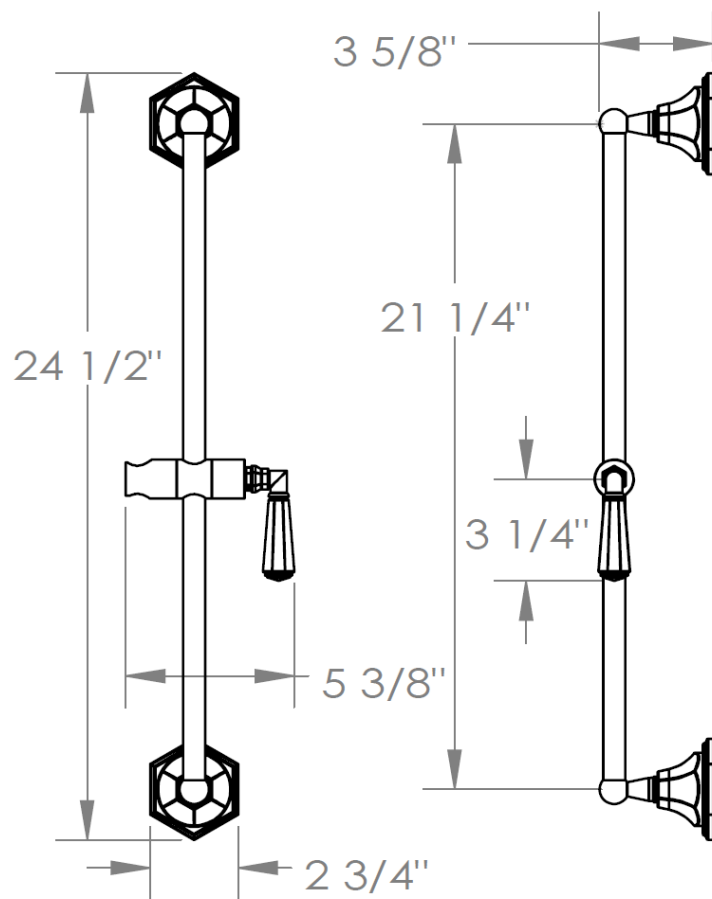

PB-6524-314-CRY4
Positioning (Slide) Bar

WATERMARK DESIGNS 3/12/2015