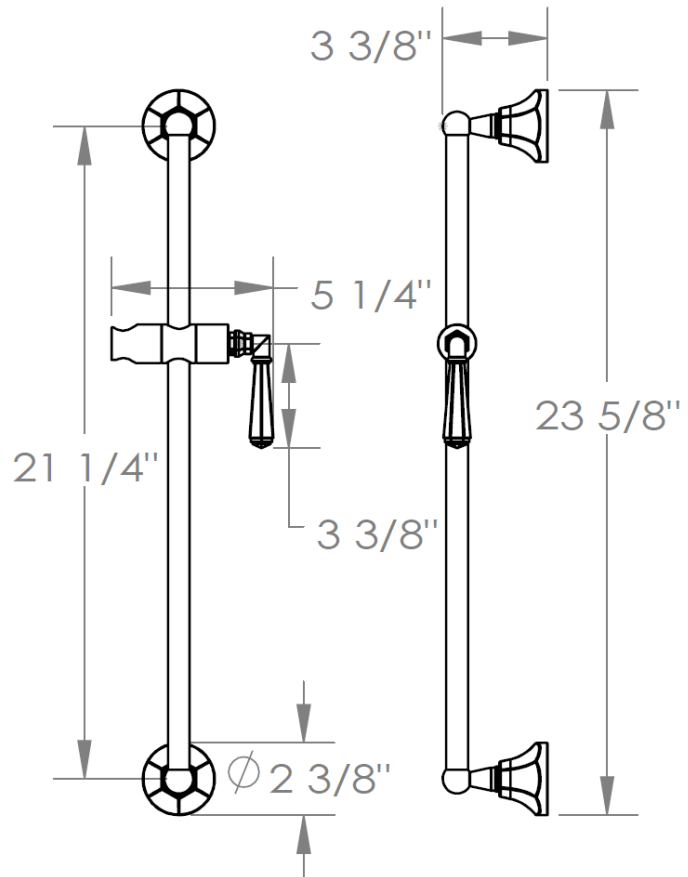

PB-6524-312-Y
Positioning (Slide) Bar

WATERMARK DESIGNS 3/12/2015