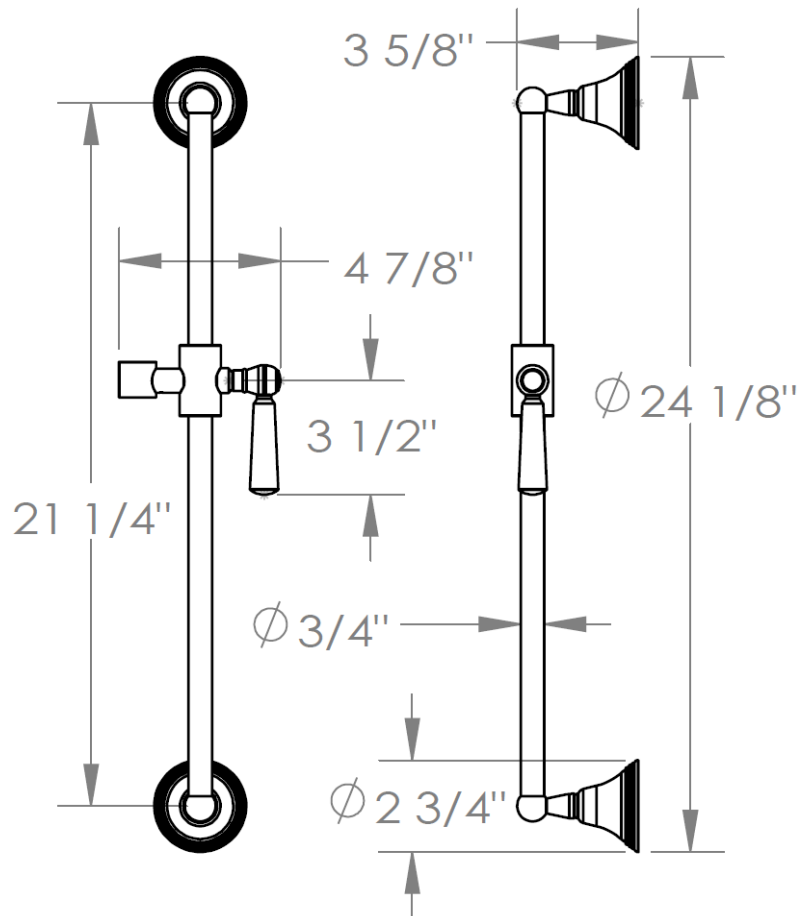

PB-6524-310-WW
Positioning (Slide) Bar

WATERMARK DESIGNS 12/19/2014