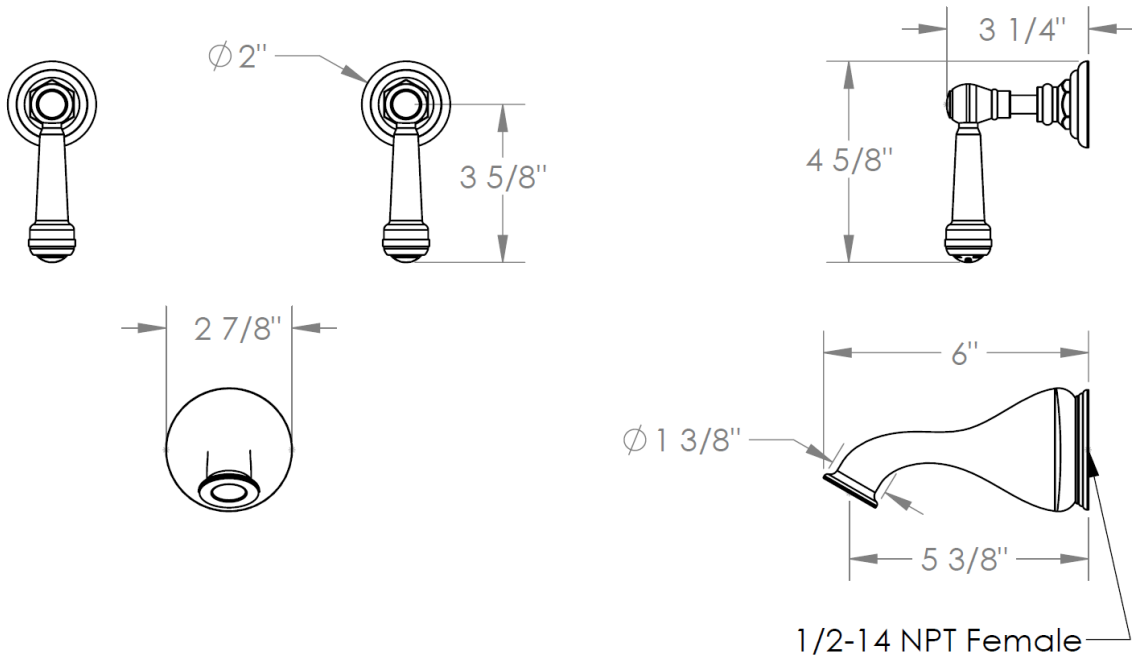

321-5-__
2 Valve Tub Set

Meets the applicable requirements of ASME A112.18.1-2005/CSA B125.1-05, entitled "Plumbing Supply Fittings"

WATERMARK DESIGNS 4/8/2015

350 Dewitt Ave Brooklyn NY 11207 USA T 718 257 2800 F 718 257 2144 info@watermark-designs.com