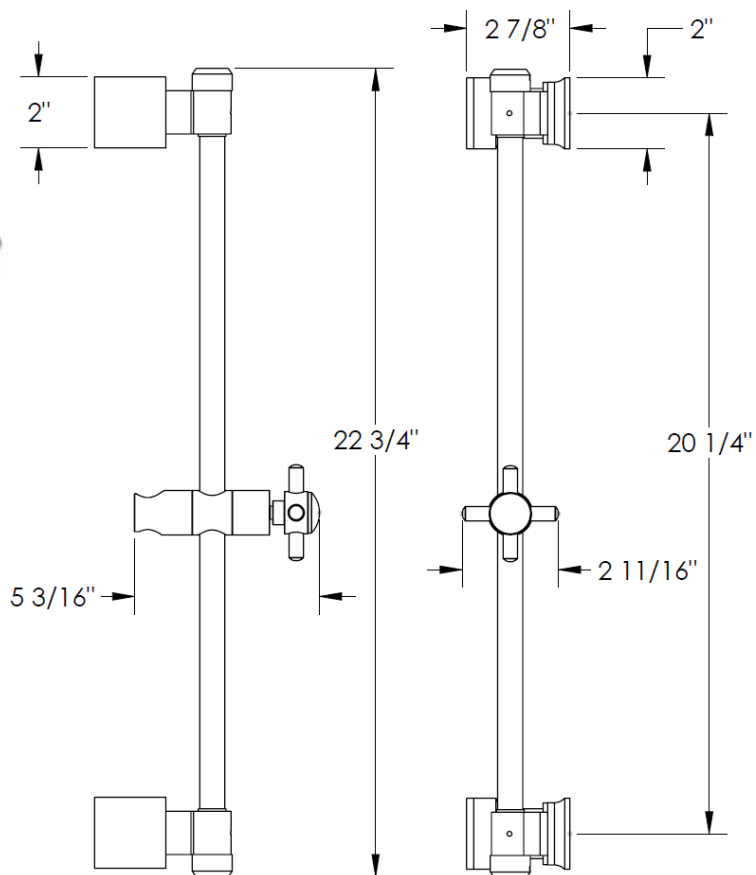

PB-6524-203-SA2
Positioning (Slide) Bar

Meets the applicable requirements of ASME A112.18.1-2005/CSA B125.1-05, entitled "Plumbing Supply Fittings"

WATERMARK DESIGNS 11/25/2014

350 Dewitt Ave Brooklyn NY 11207 USA T 718 257 2800 F 718 257 2144 info@watermark-designs.com