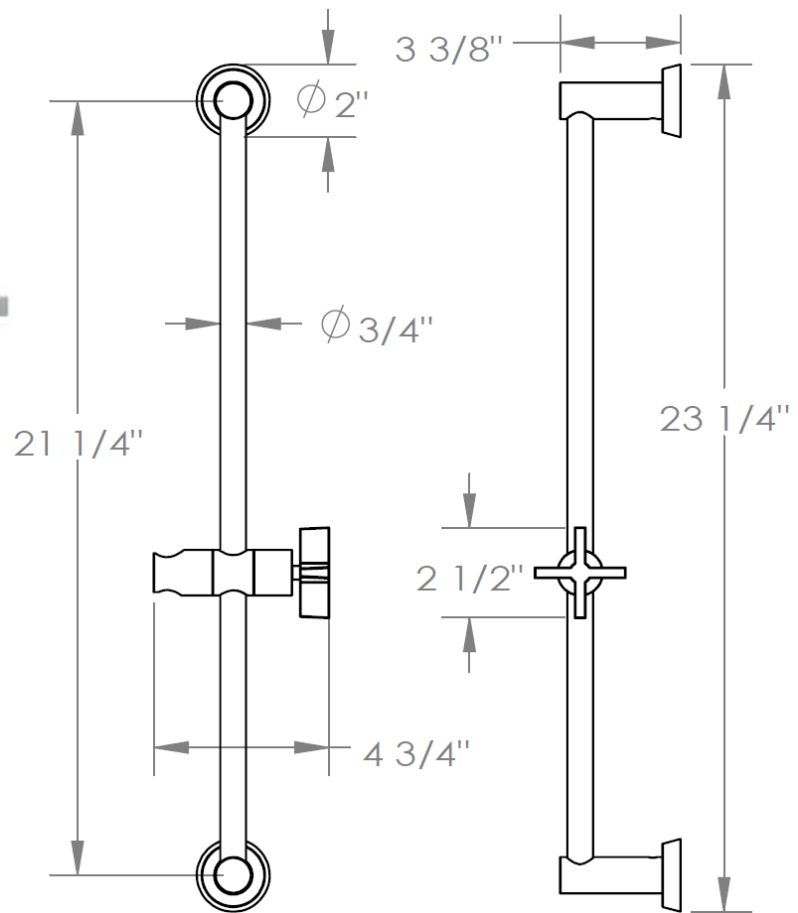

PB-6524-37-BL3
Positioning (Slide) Bar

WATERMARK DESIGNS 12/15/2014