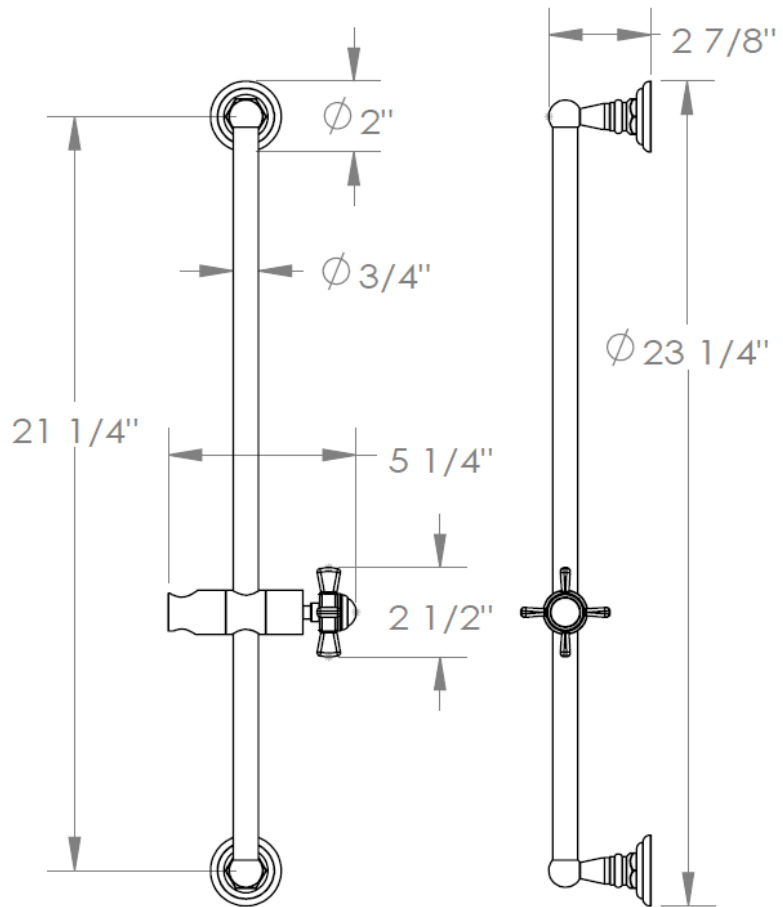

PB-6524-33-S1
Positioning (Slide) Bar

WATERMARK DESIGNS 3/12/2015