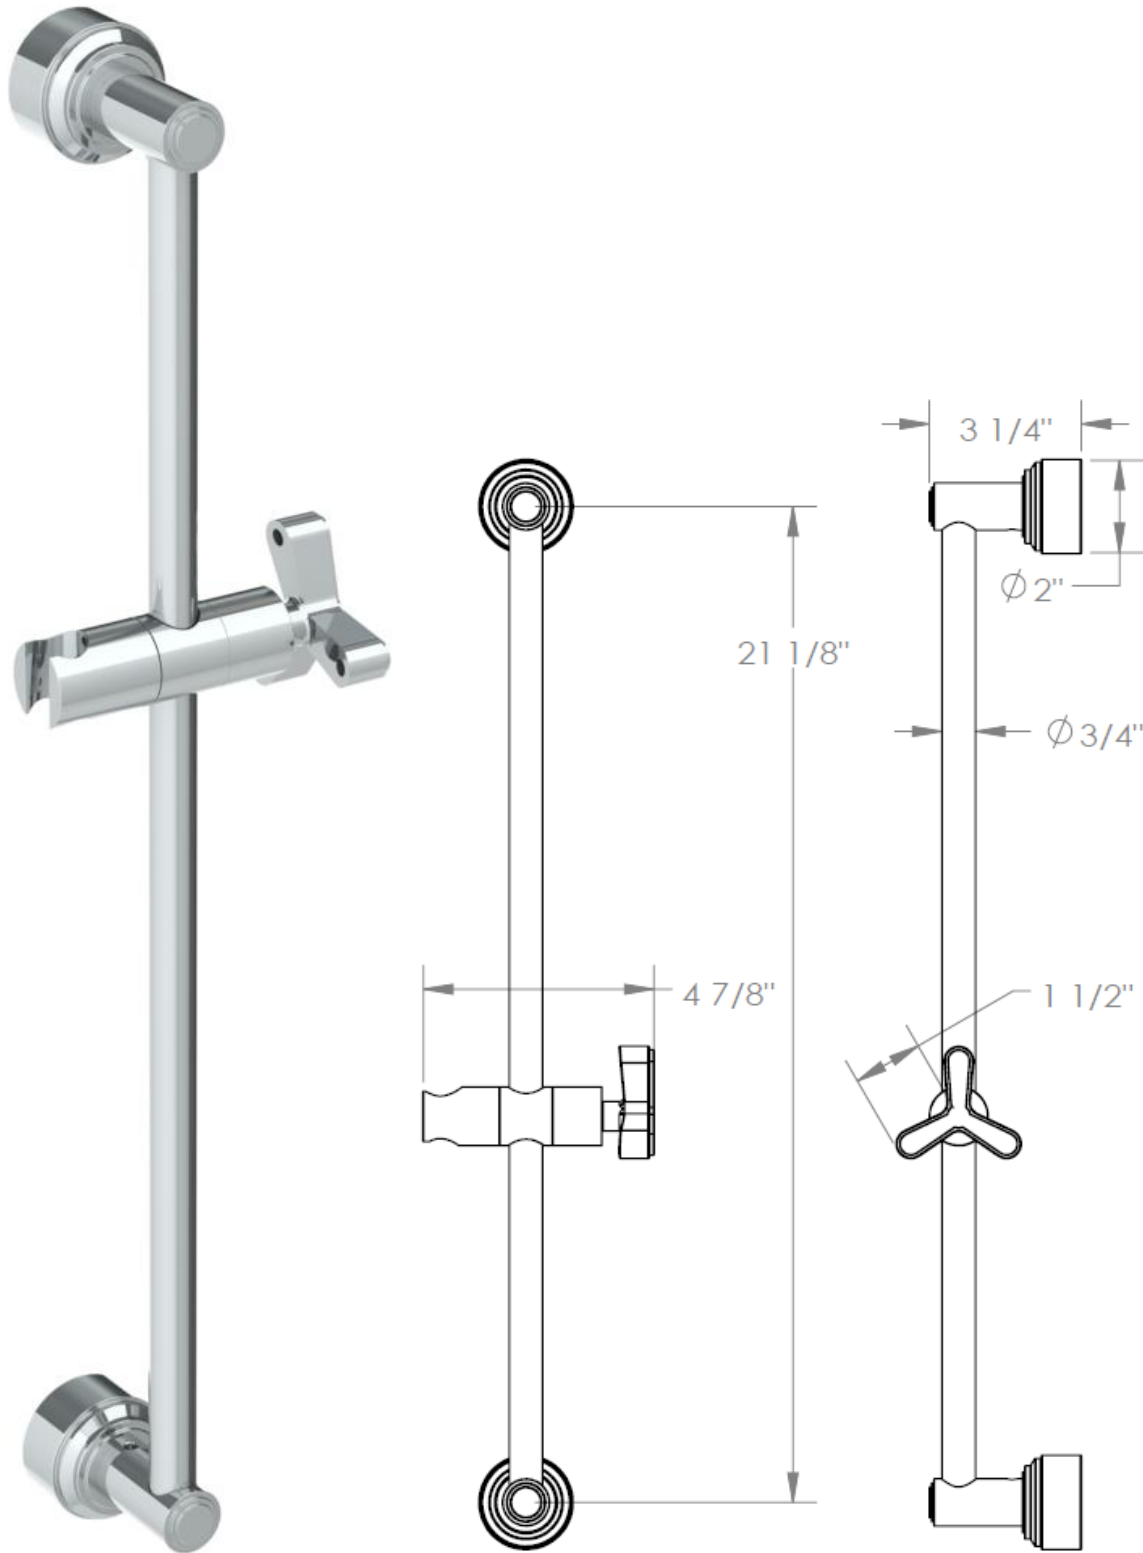

PB-6524-30-TR25
Positioning (Slide) Bar

WATERMARK DESIGNS 11/18/2014