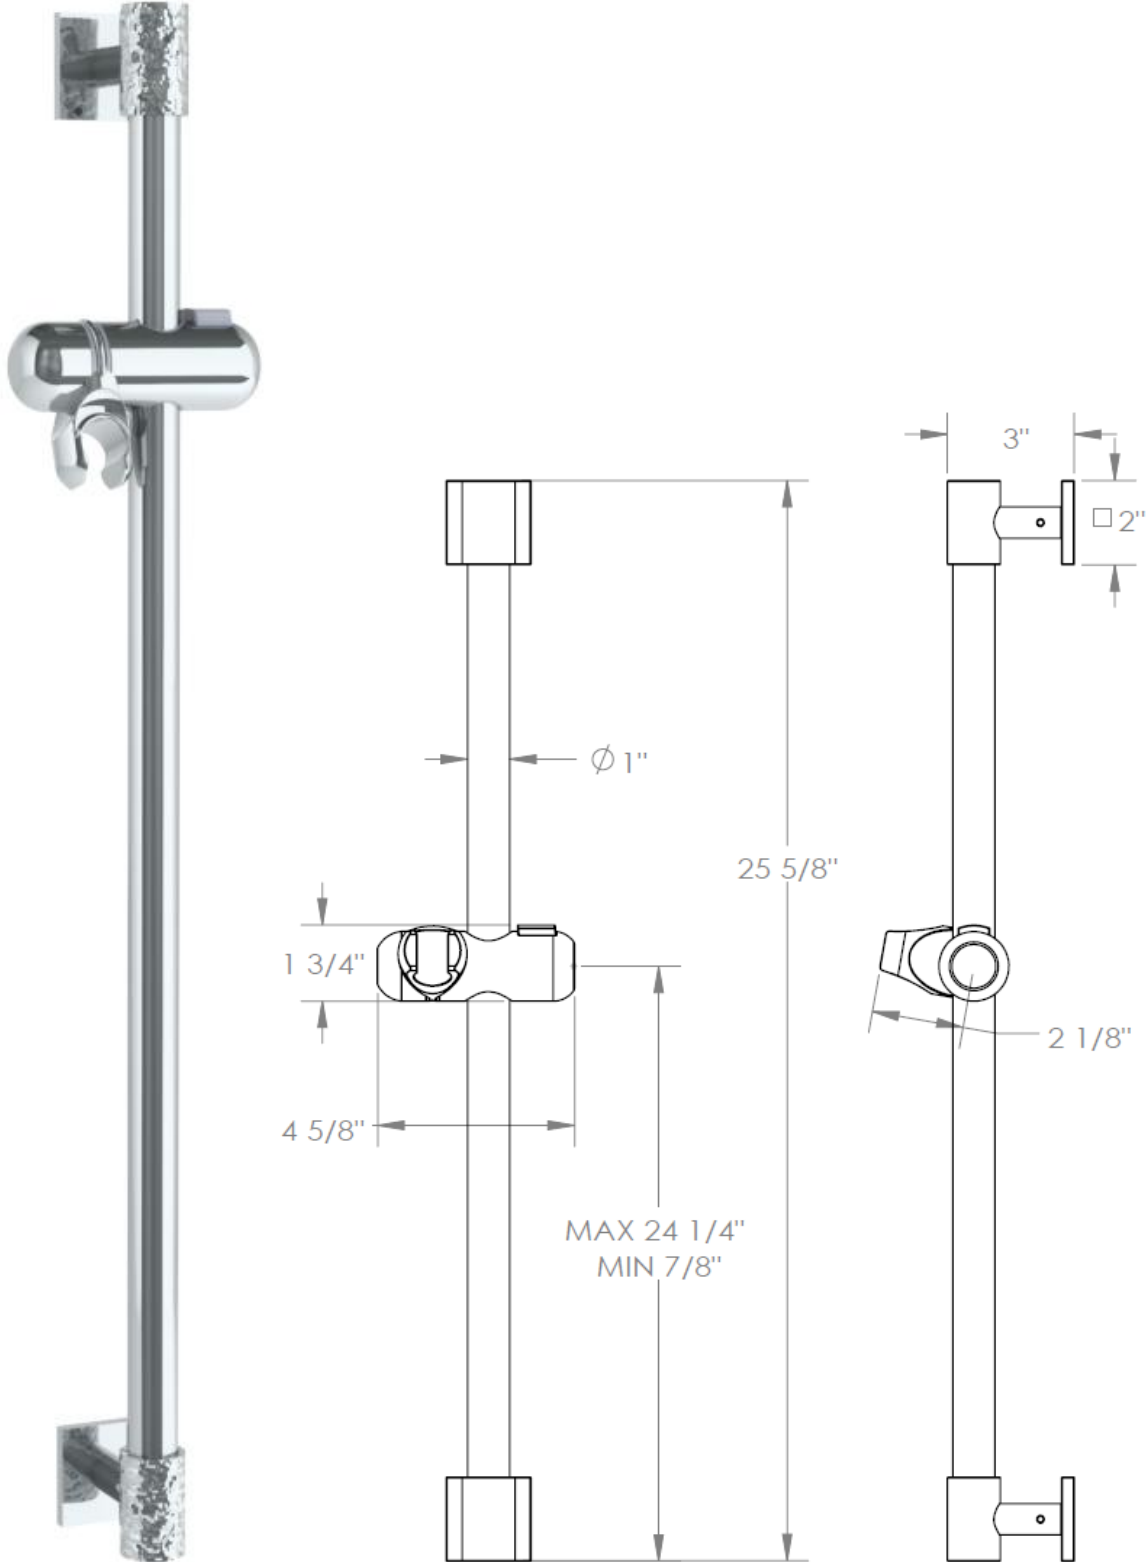

PB-6524-27
Positioning (Slide) Bar

WATERMARK DESIGNS 12/5/2014