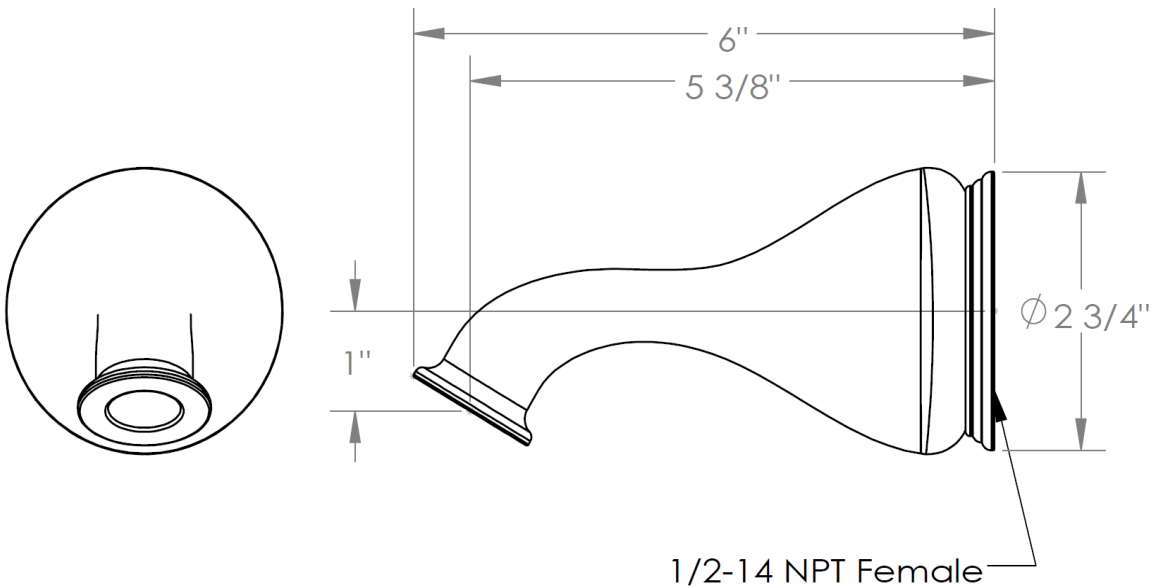

TBSPT-310
Wall Mount Tub Spout

WATERMARK DESIGNS 12/19/2014

350 Dewitt Ave Brooklyn NY 11207 USA T 718 257 2800 F 718 257 2144 info@watermark-designs.com