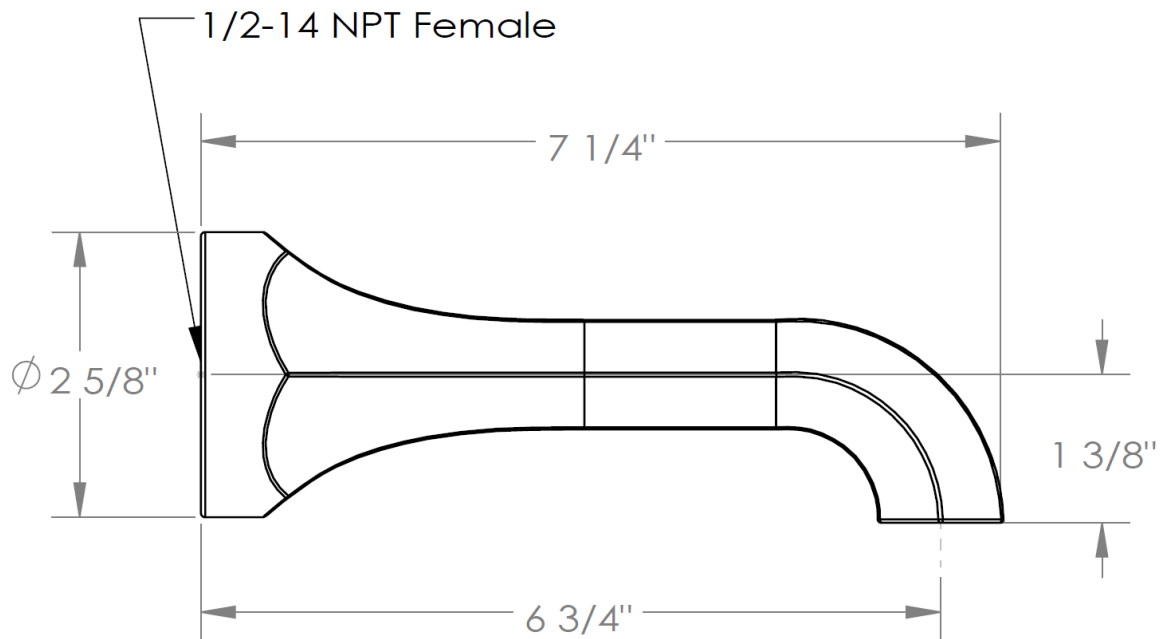

TBSPT-205

Wall Mount Tub Spout

Meets the applicable requirements of ASME A112.18.1-2005/CSA B125.1-05, entitled "Plumbing Supply Fittings"

WATERMARK DESIGNS 3/12/2015

350 Dewitt Ave Brooklyn NY 11207 USA T 718 257 2800 F 718 257 2144 info@watermark-designs.com