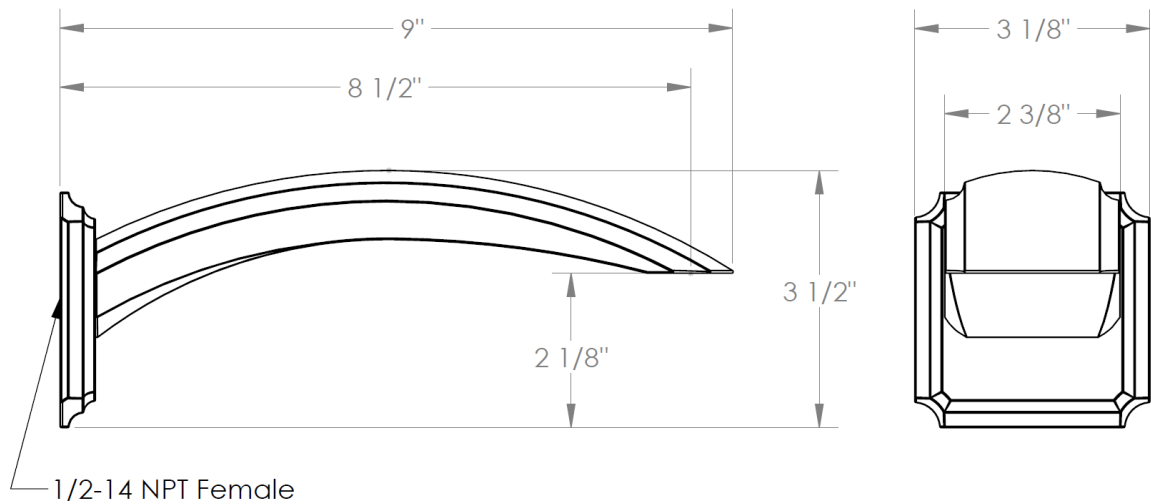

TBSPT-203

Wall Mount Tub Spout

Meets the applicable requirements of ASME A112.18.1-2005/CSA B125.1-05, entitled "Plumbing Supply Fittings"

WATERMARK DESIGNS 3/12/2015

350 Dewitt Ave Brooklyn NY 11207 USA T 718 257 2800 F 718 257 2144 info@watermark-designs.com