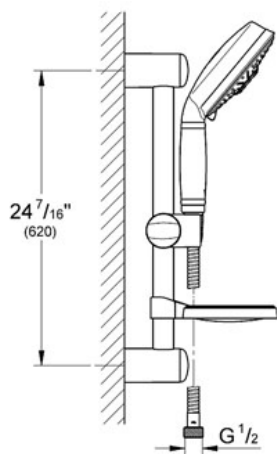

Product Description: Shower Set

Standard Specification:

- GROHE StarLight® finish
- SpeedClean anti-lime system
- 24" shower bar (28 666)
- Rustic hand shower 5 1/8" (27 129)
- 69" shower hose (28 025)
- Soap dish
- Twistfree to prevent hose from twisting
- Max Flow Rate 2.5 gpm at 80 psi (9.5 L/min)

Applicable Codes & Standards:

- Energy Policy Act of 1992
- ASME A112.18.1/CSA B125.1

Color:

- ☐ 27140 000 chrome
- ☐ 27140 BE0 Sterling inf
- ☐ 27140 EN0 Brushed Nickel
- ☐ 27140 ZB0 Oil Rubbed Bronze