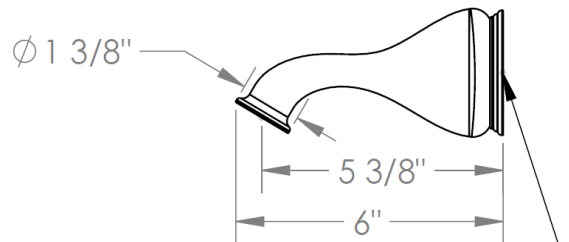

310-5-A
2 Valve Tub Set

1/2-14 NPT Female

Meets the applicable requirements of ASME A112.18.1-2005/CSA B125.1-05, entitled "Plumbing Supply Fittings"

WATERMARK DESIGNS 4/8/2015

350 Dewitt Ave Brooklyn NY 11207 USA T 718 257 2800 F 718 257 2144 info@watermark-designs.com