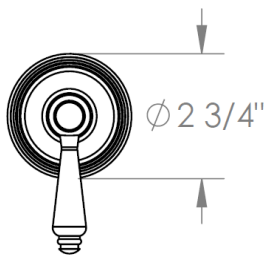

310-5-A
2 Valve Tub Set

1/2-14 NPT Female

Meets the applicable requirements of ASME A112.18.1-2005/CSA B125.1-05, entitled "Plumbing Supply Fittings"

WATERMARK DESIGNS 4/8/2015

350 Dewitt Ave Brooklyn NY 11207 USA T 718 257 2800 F 718 257 2144 info@watermark-designs.com