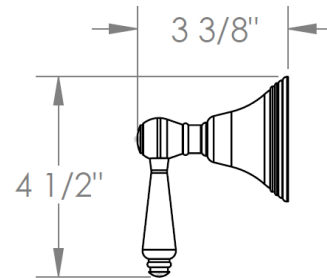

310-5-A
2 Valve Tub Set

1/2-14 NPT Female

Meets the applicable requirements of ASME A112.18.1-2005/CSA B125.1-05, entitled "Plumbing Supply Fittings"

WATERMARK DESIGNS 4/8/2015

350 Dewitt Ave Brooklyn NY 11207 USA T 718 257 2800 F 718 257 2144 info@watermark-designs.com