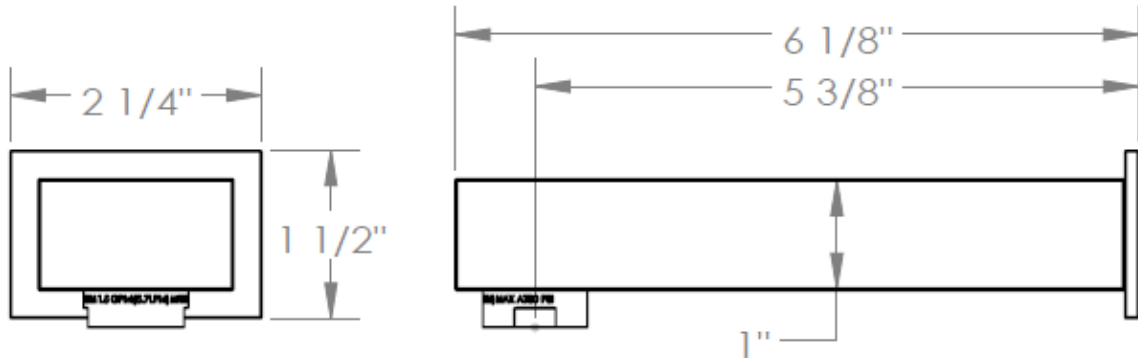

TBSPT-96

Wall Mount Tub Spout

Meets the applicable requirements of ASME A112.18.1-2005/CSA B125.1-05, entitled "Plumbing Supply Fittings"

WATERMARK DESIGNS 11/10/2014

350 Dewitt Ave Brooklyn NY 11207 USA T 718 257 2800 F 718 257 2144 info@watermark-designs.com