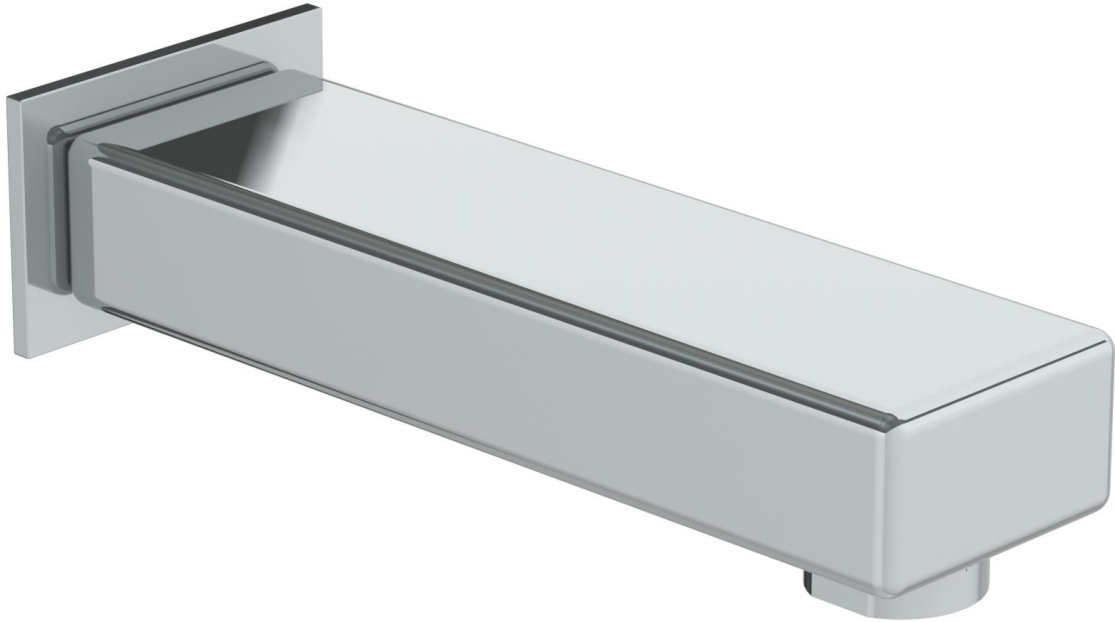

TBSPT-96

Wall Mount Tub Spout

Meets the applicable requirements of ASME A112.18.1-2005/CSA B125.1-05, entitled "Plumbing Supply Fittings"

WATERMARK DESIGNS 11/10/2014

350 Dewitt Ave Brooklyn NY 11207 USA T 718 257 2800 F 718 257 2144 info@watermark-designs.com