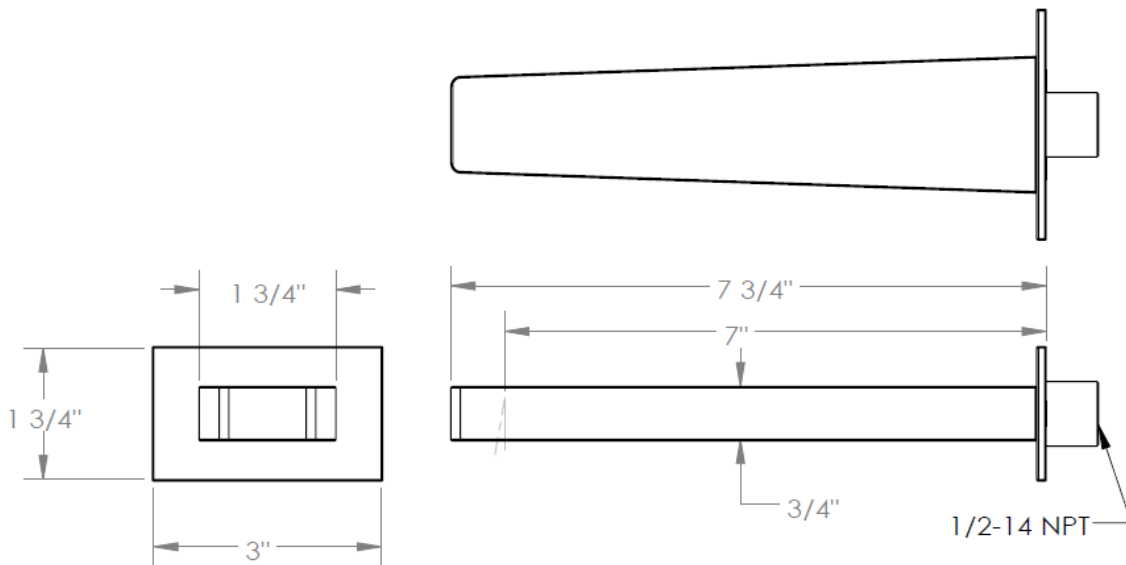

TBSPT-35
Tub Spout

Meets the applicable requirements of ASME A112.18.1-2005/CSA B125.1-05, entitled "Plumbing Supply Fittings"