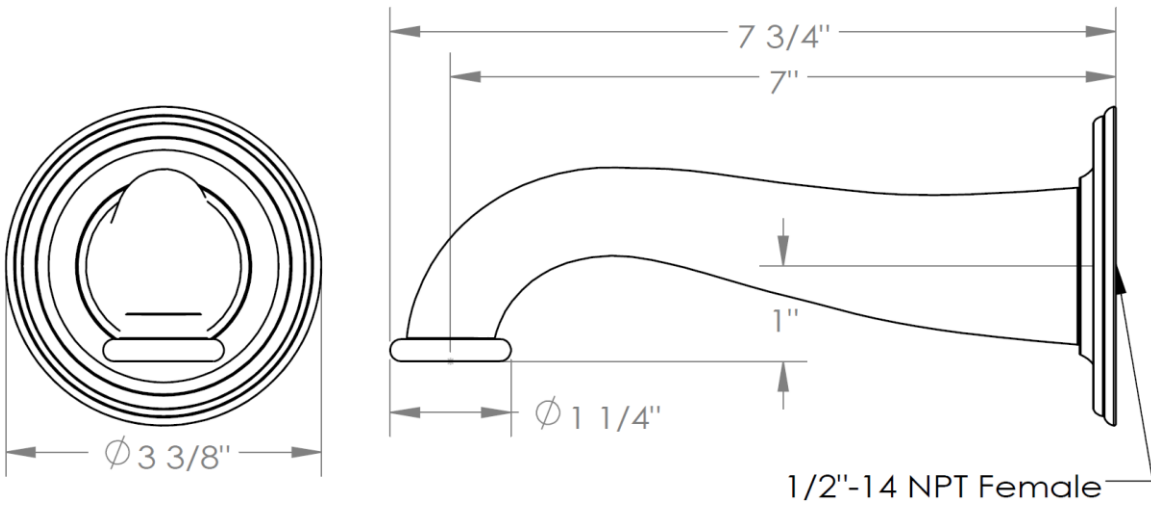

TBSPT-28
Wall Mount Tub Spout

Meets the applicable requirements of ASME A112.18.1-2005/CSA B125.1-05, entitled "Plumbing Supply Fittings"

WATERMARK DESIGNS 12/12/2014

350 Dewitt Ave Brooklyn NY 11207 USA T 718 257 2800 F 718 257 2144 info@watermark-designs.com