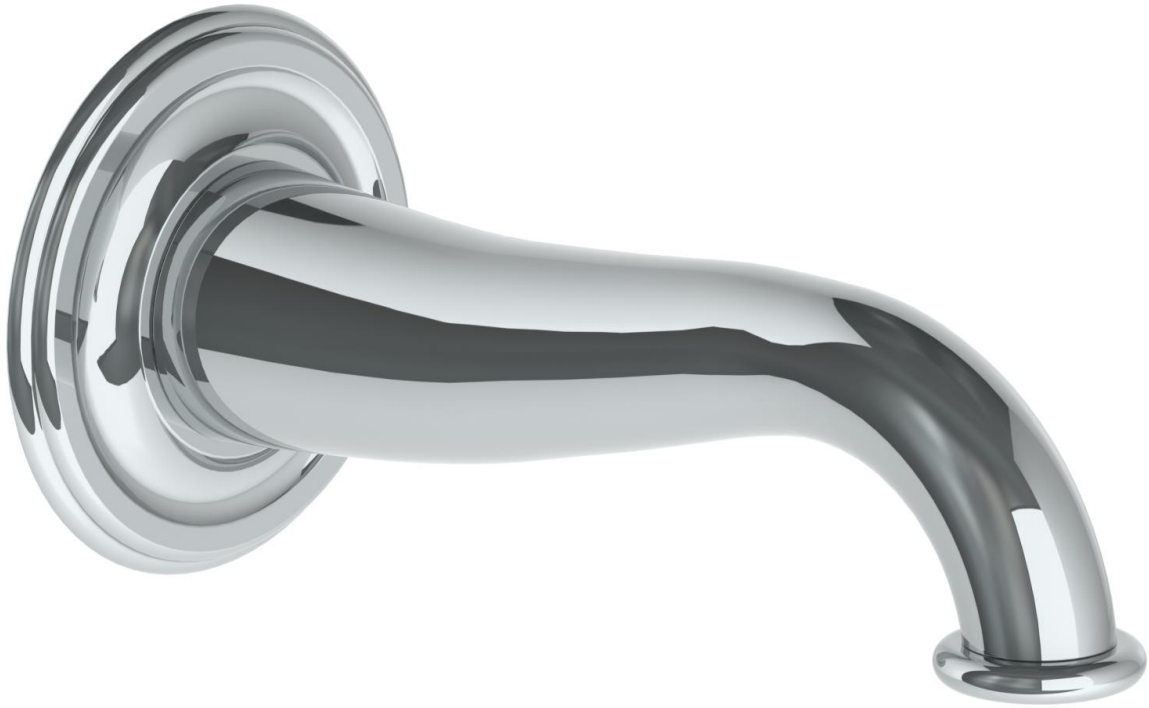

TBSPT-28
Wall Mount Tub Spout

Meets the applicable requirements of ASME A112.18.1-2005/CSA B125.1-05, entitled "Plumbing Supply Fittings"

WATERMARK DESIGNS 12/12/2014

350 Dewitt Ave Brooklyn NY 11207 USA T 718 257 2800 F 718 257 2144 info@watermark-designs.com