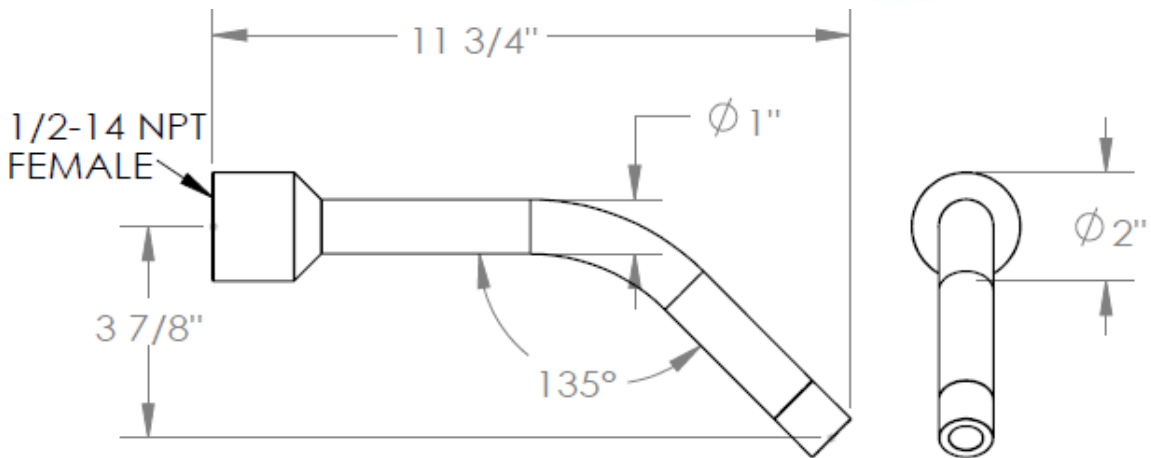

TBSPT-25
Wall Mount Tub Spout

Meets the applicable requirements of ASME A112.18.1-2005/CSA B125.1-05, entitled "Plumbing Supply Fittings"

WATERMARK DESIGNS 10/27/2014

350 Dewitt Ave Brooklyn NY 11207 USA T 718 257 2800 F 718 257 2144 info@watermark-designs.com