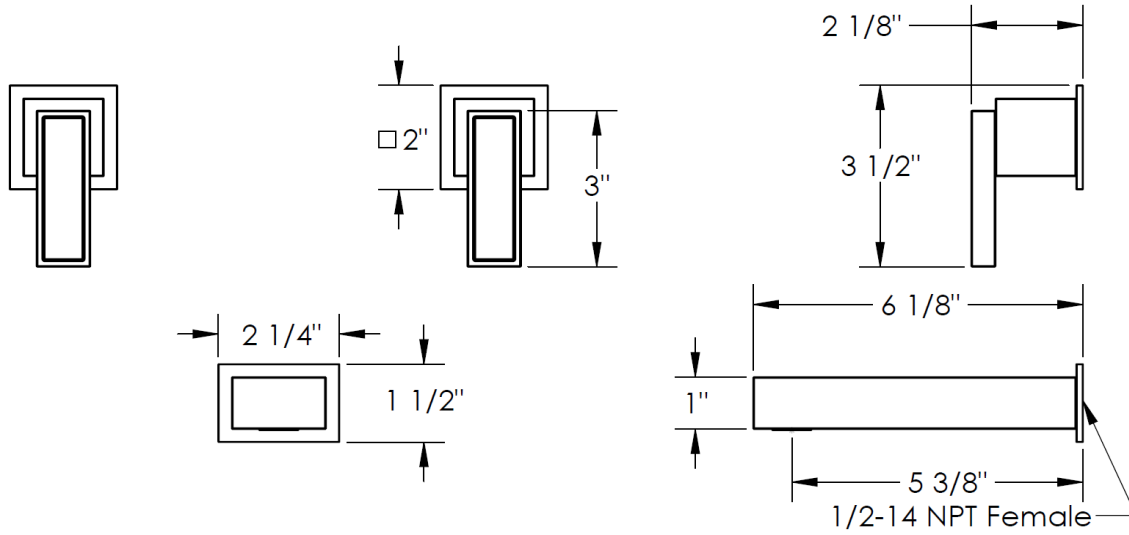

97-5
2 Valve Tub Set

Meets the applicable requirements of ASME A112.18.1-2005/CSA B125.1-05, entitled "Plumbing Supply Fittings"

WATERMARK DESIGNS 4/30/2015

350 Dewitt Ave Brooklyn NY 11207 USA T 718 257 2800 F 718 257 2144 info@watermark-designs.com