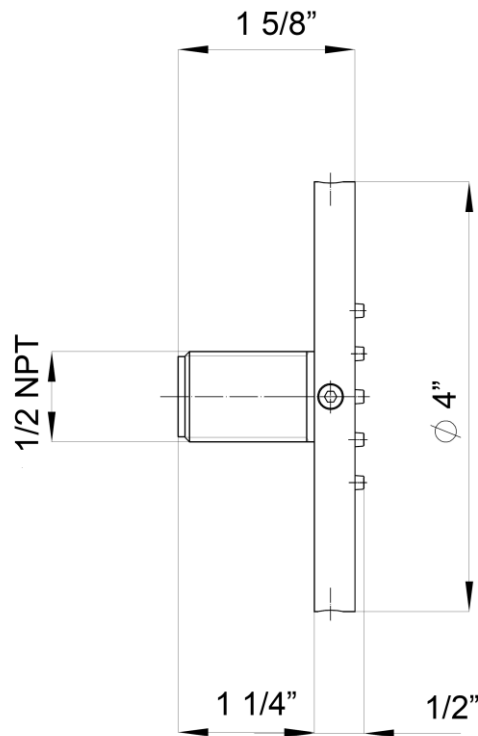

SS-BS500

Flat Body Spray with Easy Clean Nozzles

Meets the applicable requirements of ASME A112.18.1-2005/CSA B125.1-05, entitled "Plumbing Supply Fittings"

WATERMARK DESIGNS 3/19/2013

350 Dewitt Ave Brooklyn NY 11207 USA T 718 257 2800 F 718 257 2144 info@watermark-designs.com