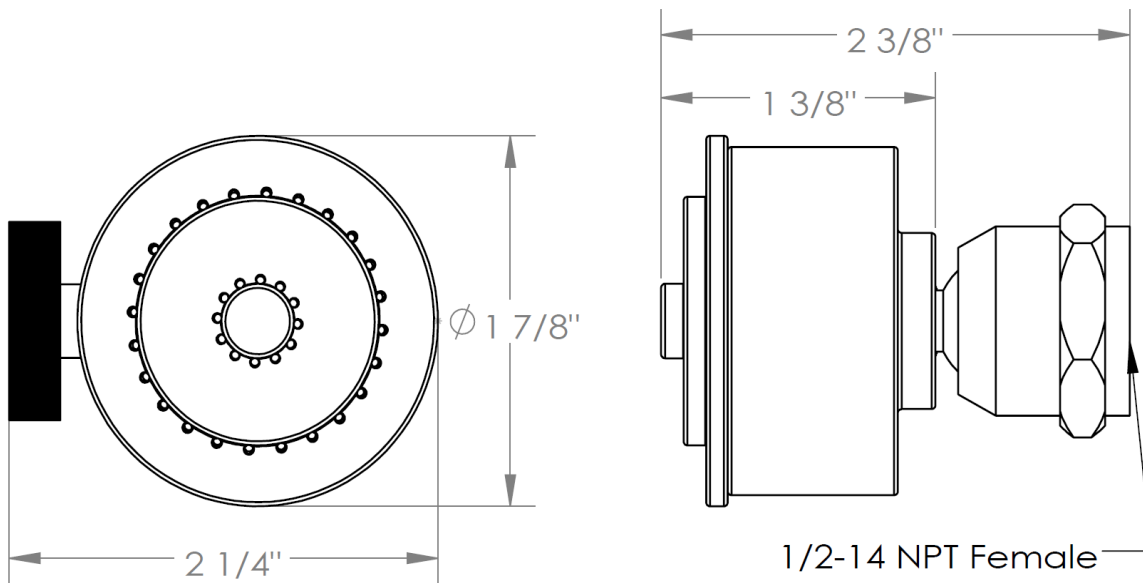

SS-BS200-3

Spray with Volume Control
2.0 GPM @ 45 psi

WATERMARK DESIGNS 3/12/2015