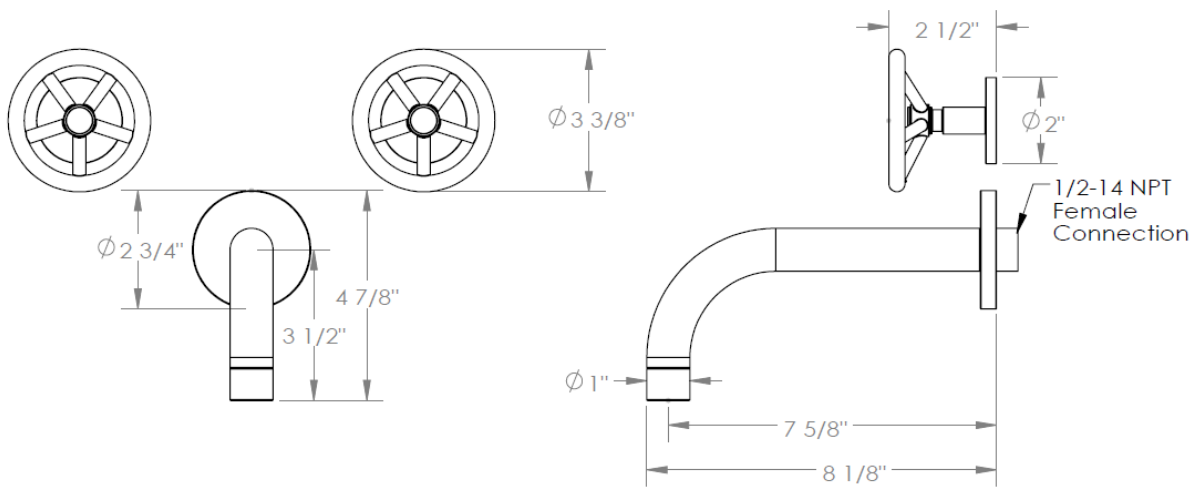

31-5-BK
Wall Mounted Tub Set

Meets the applicable requirements of ASME A112.18.1-2005/CSA B125.1-05, entitled "Plumbing Supply Fittings"

WATERMARK DESIGNS 11/4/2014

350 Dewitt Ave Brooklyn NY 11207 USA T 718 257 2800 F 718 257 2144 info@watermark-designs.com