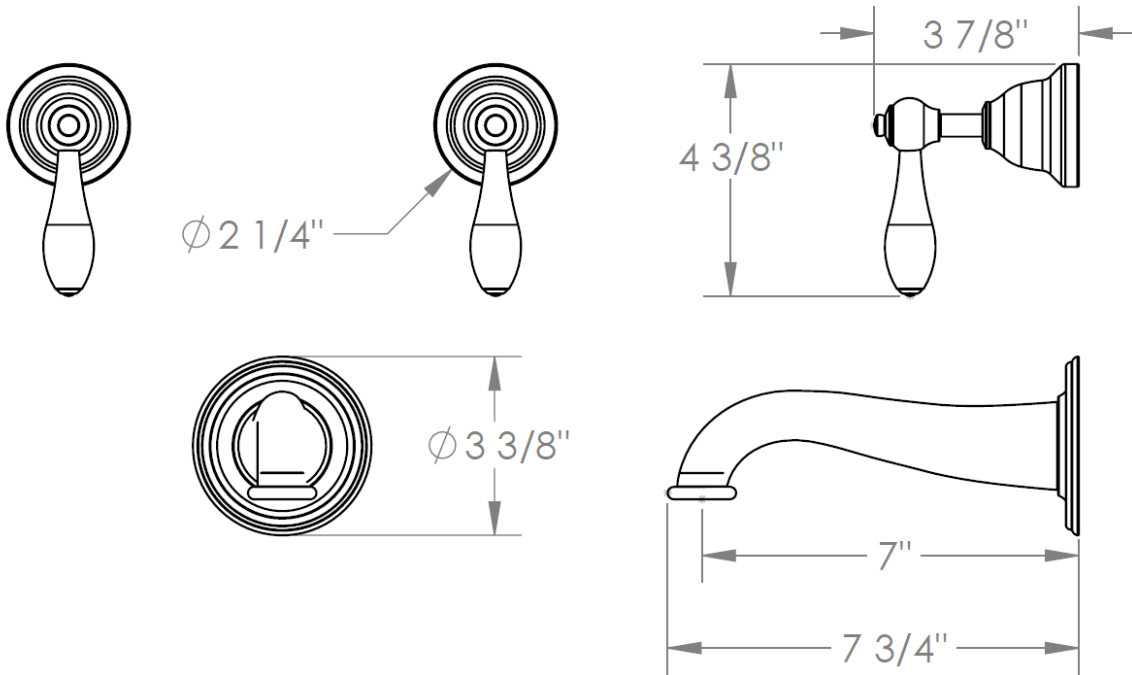

28-5-B4
2 Valve Tub Set

Meets the applicable requirements of ASME A112.18.1-2005/CSA B125.1-05, entitled "Plumbing Supply Fittings"

WATERMARK DESIGNS 4/8/2015

350 Dewitt Ave Brooklyn NY 11207 USA T 718 257 2800 F 718 257 2144 info@watermark-designs.com