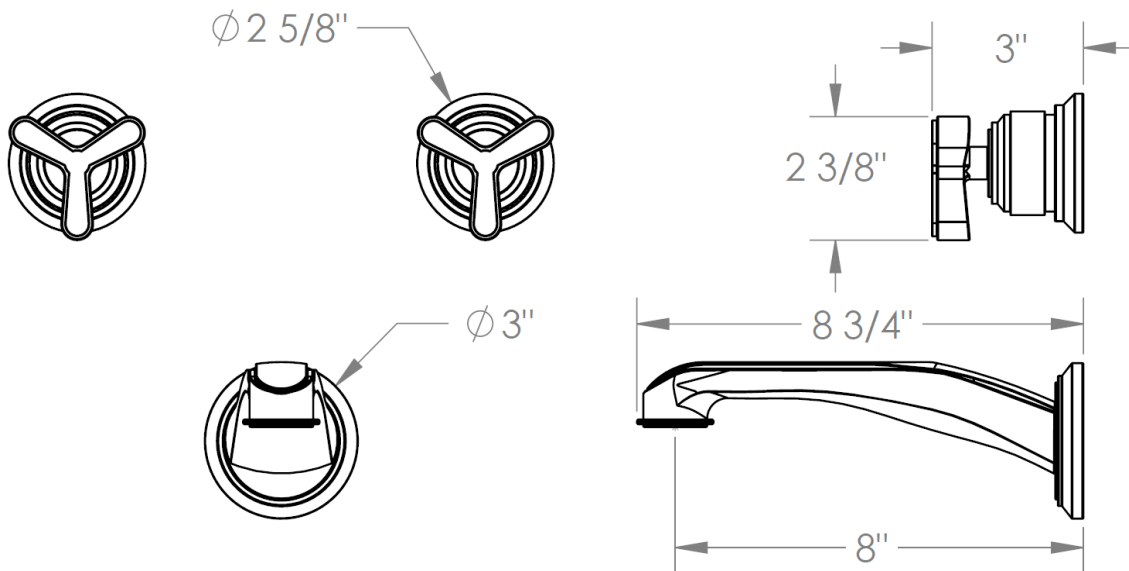

29-5-TR15
2 Valve Tub Set

Meets the applicable requirements of ASME A112.18.1-2005/CSA B125.1-05, entitled "Plumbing Supply Fittings"

WATERMARK DESIGNS 4/8/2015

350 Dewitt Ave Brooklyn NY 11207 USA T 718 257 2800 F 718 257 2144 info@watermark-designs.com