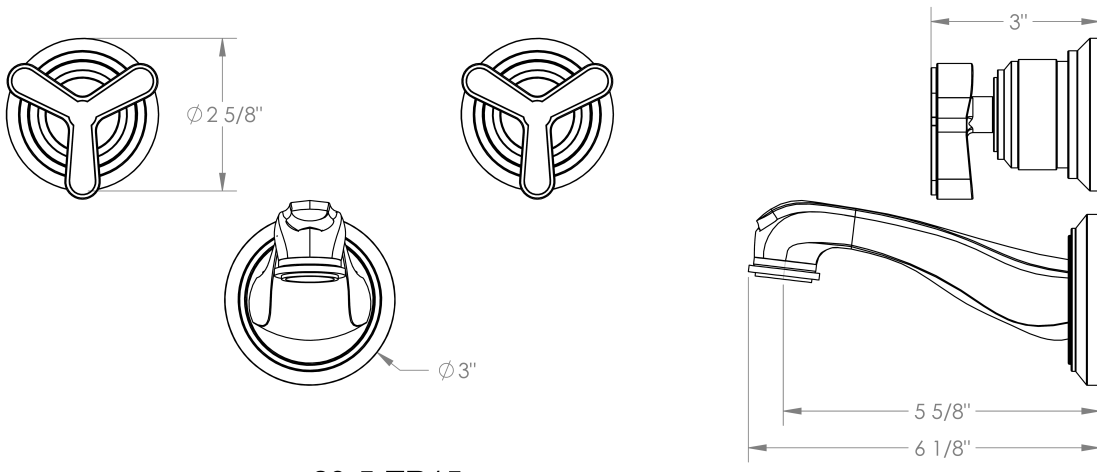

29-5-TR15
2 Valve Tub Set

Meets the applicable requirements of ASME A112.18.1-2005/CSA B125.1-05, entitled "Plumbing Supply Fittings"

WATERMARK DESIGNS 12/1/2017

350 Dewitt Ave Brooklyn NY 11207 USA T 718 257 2800 F 718 257 2144 info@watermark-designs.com