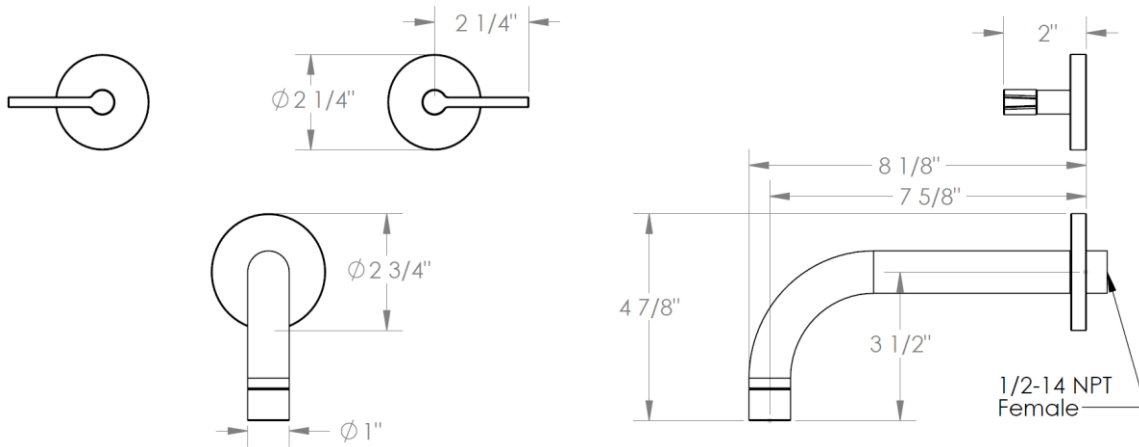

22-5-S_
2 Valve Tub Set

Meets the applicable requirements of ASME A112.18.1-2005/CSA B125.1-05, entitled "Plumbing Supply Fittings"

WATERMARK DESIGNS 4/8/2015

350 Dewitt Ave Brooklyn NY 11207 USA T 718 257 2800 F 718 257 2144 info@watermark-designs.com