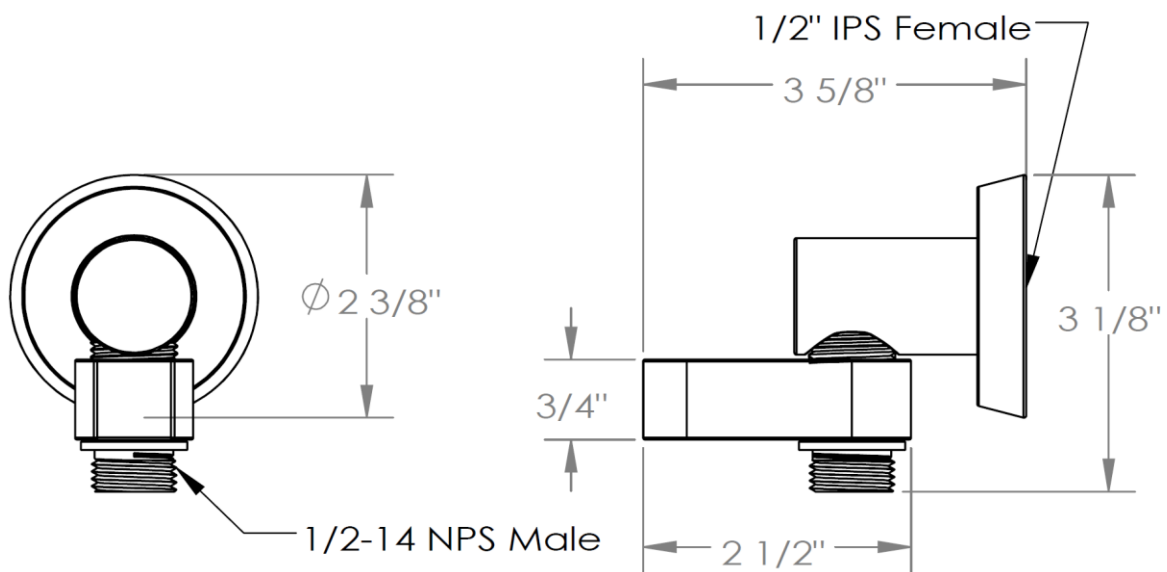

ELB-BL1
Blue Wall Elbow with Hook

WATERMARK DESIGNS 1/5/2015