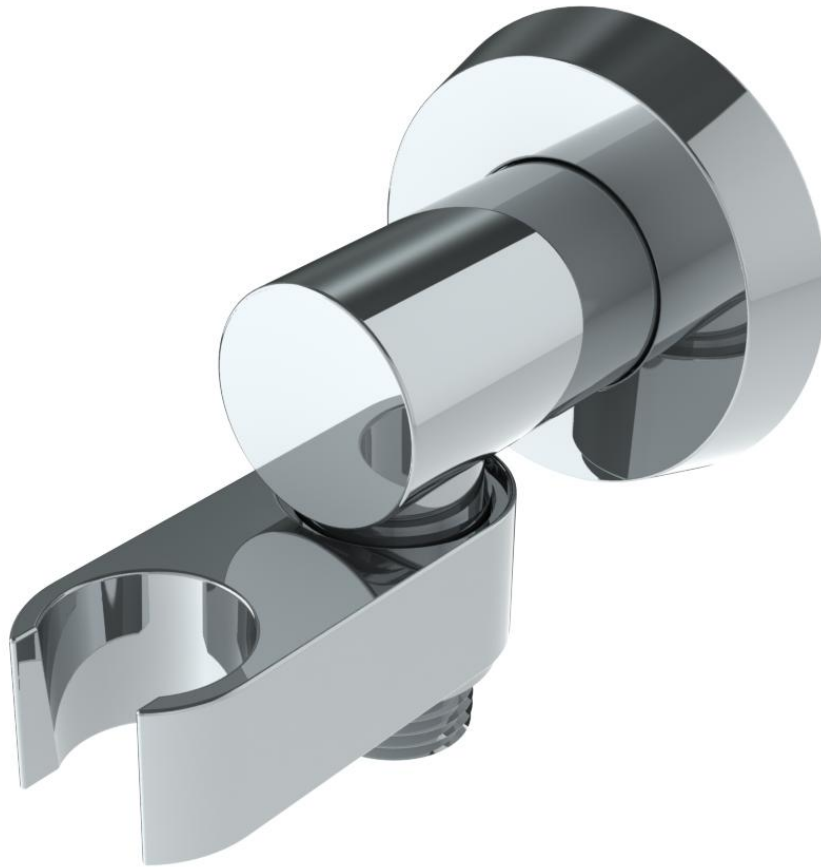

ELB-BL1
Blue Wall Elbow with Hook

WATERMARK DESIGNS 1/5/2015