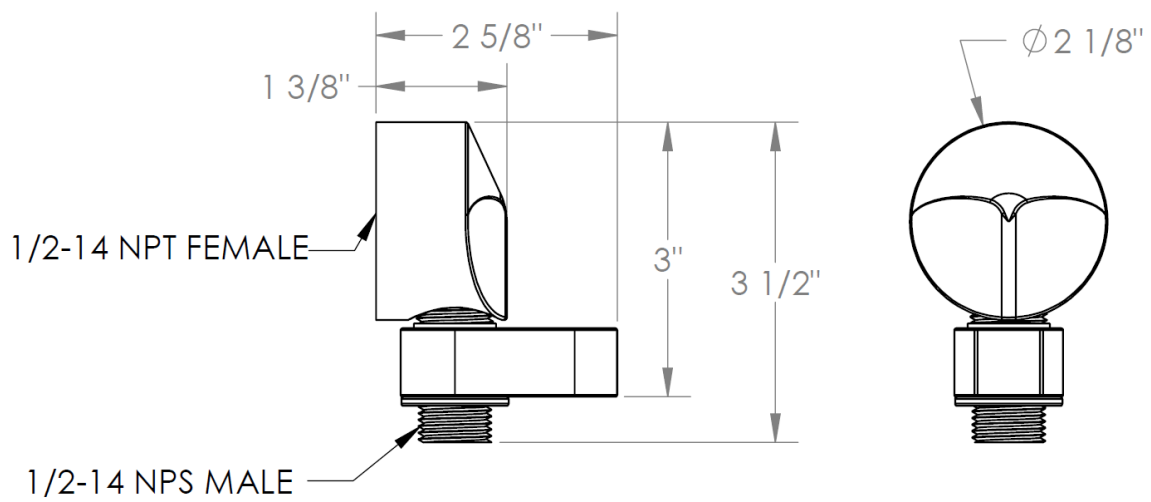

ELB-9111

Wall Elbow with Hook

WATERMARK DESIGNS 11/25/2015

350 Dewitt Ave Brooklyn NY 11207 USA T 718 257 2800 F 718 257 2144 info@watermark-designs.com