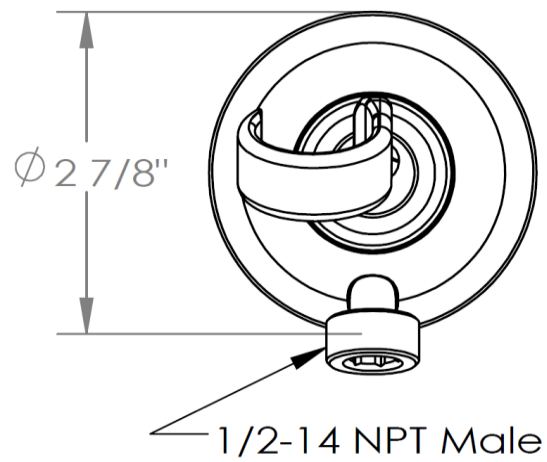

ELB-9001

Wall Elbow with Hook

WATERMARK DESIGNS 1/5/2015