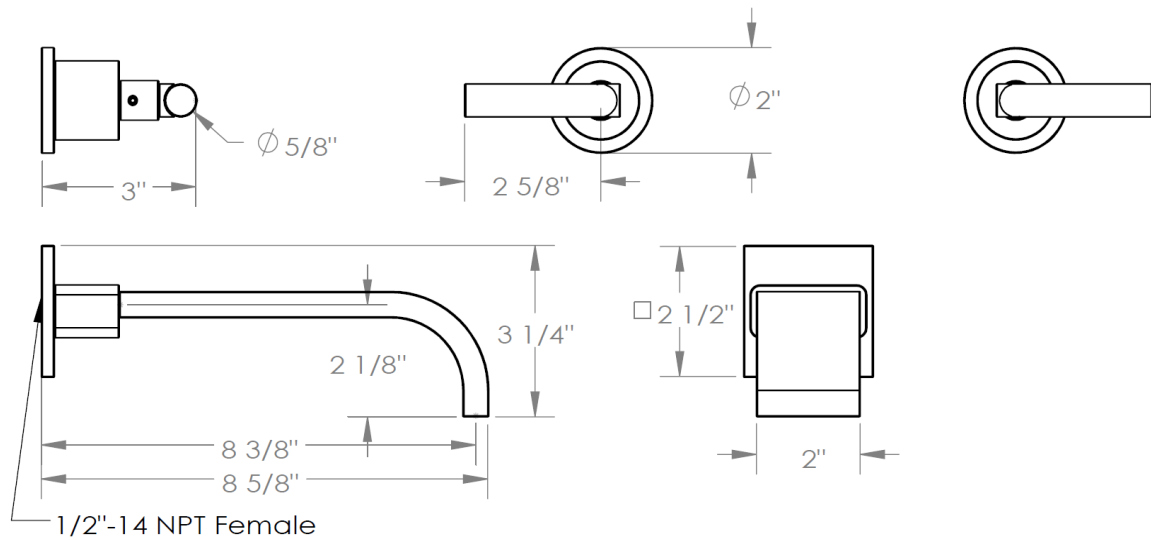

27-5-CL14
2 Valve Tub Set

Meets the applicable requirements of ASME A112.18.1-2005/CSA B125.1-05, entitled "Plumbing Supply Fittings"

WATERMARK DESIGNS 12/5/2014

350 Dewitt Ave Brooklyn NY 11207 USA T 718 257 2800 F 718 257 2144 info@watermark-designs.com