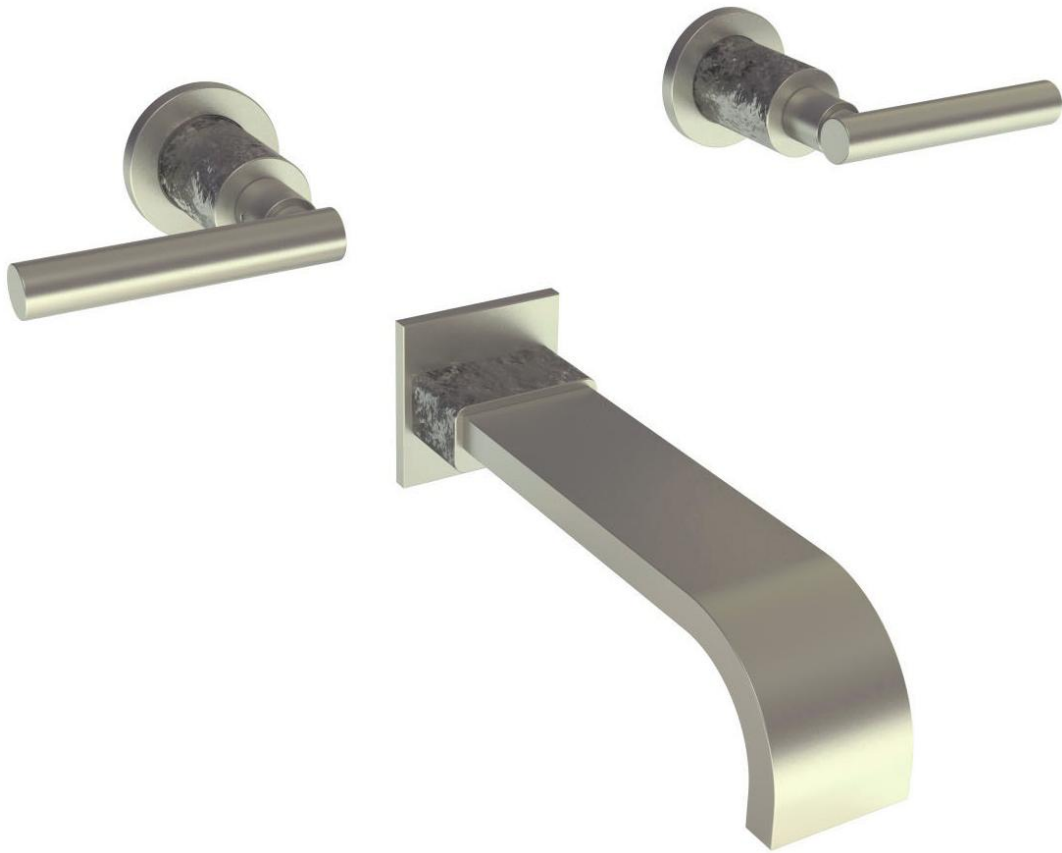

27-5-CL14
2 Valve Tub Set

Meets the applicable requirements of ASME A112.18.1-2005/CSA B125.1-05, entitled "Plumbing Supply Fittings"

WATERMARK DESIGNS 12/5/2014

350 Dewitt Ave Brooklyn NY 11207 USA T 718 257 2800 F 718 257 2144 info@watermark-designs.com