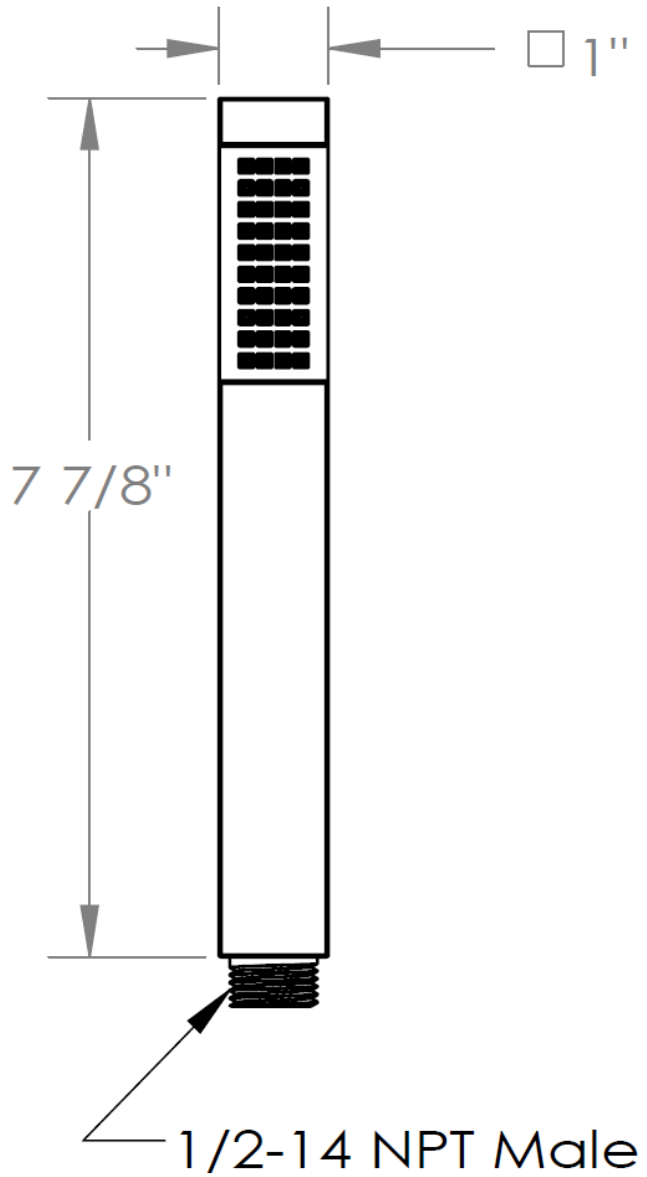

SH-ED30

Rectangular Hand Shower
2.0 GPM @ 80 psi

WATERMARK DESIGNS 12/31/2014